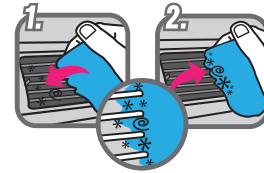

New cup
Item nr. 46220
160g

Zip bag
Item nr. 46196
80g

Pop-up cup
Item nr. 46198
145g

Germs that can cause sickness are common in ventilation slots, in the gaps and joints of dashboards and steering wheels, in storage compartments and between buttons and switches. Cyber Clean protects you and your family from these harmful microorganisms.

**Do not rub, just press!
Use with dry hands!**

Cyber Clean Car is ideal for cleaning steering wheels, buttons, switches, dashboards, air vents, gear shifter etc. It gets into all hard to reach places inside your car, leaving a nice and fresh scent.