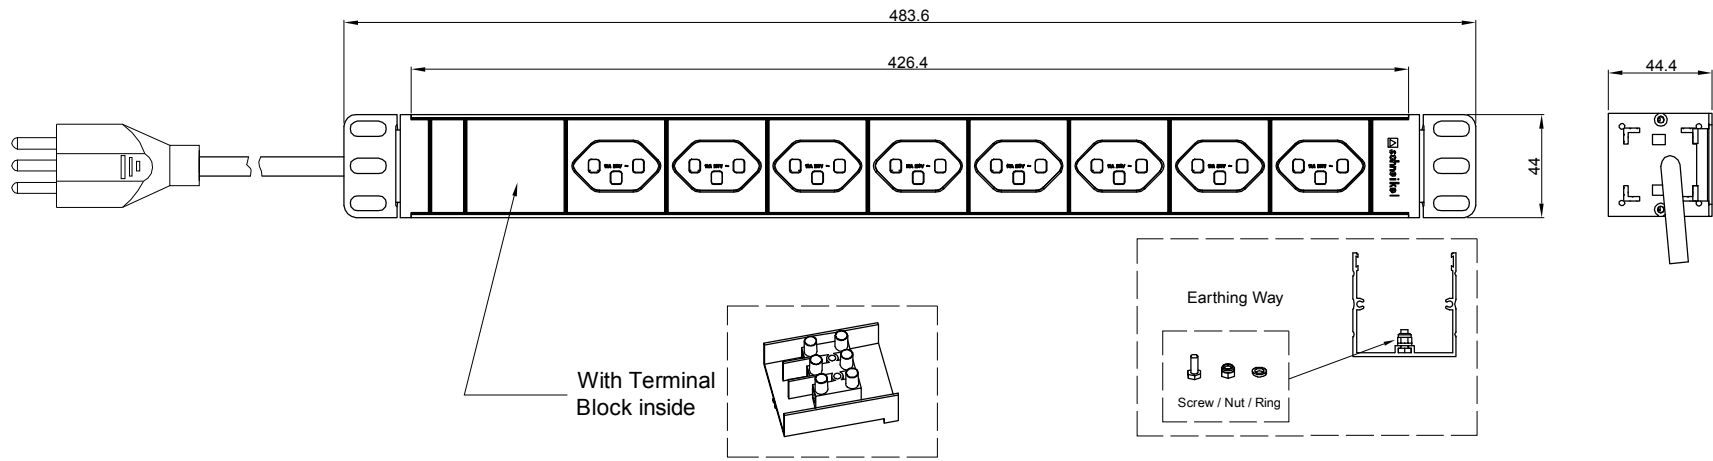

Copyright 2015 - Schneikel

RoHS Compliant

Basic Series	OUTPUT (8) Black Sev type 23	OPERATING TEMPERATURE 0° to 60°C
INPUT 250VAC 16A 50HZ T23 plug 3M H05VV-F3G1.5mm ³ Power lead	BRANCH CIRCUITS (NONE)	MOUNTING ACCESORIES (2) 42 Bracket

Revisions		
Rev	Description	Date

DRAWING TYPE (NO PERMISSION, NO CHANGING)		13 42 124	
unit=mm		Housing	Aluminium
TECHNICAL STANDARD 1.IT11; 2.NO RUSTNESS 3.NO FLAW ON THE SURFACE			Silver Oxidation
FILLET R0.5	ANGLE ±0.5°		
FIRST ANGLE 			
SCALE 1:3		DATE 31-10-2015	