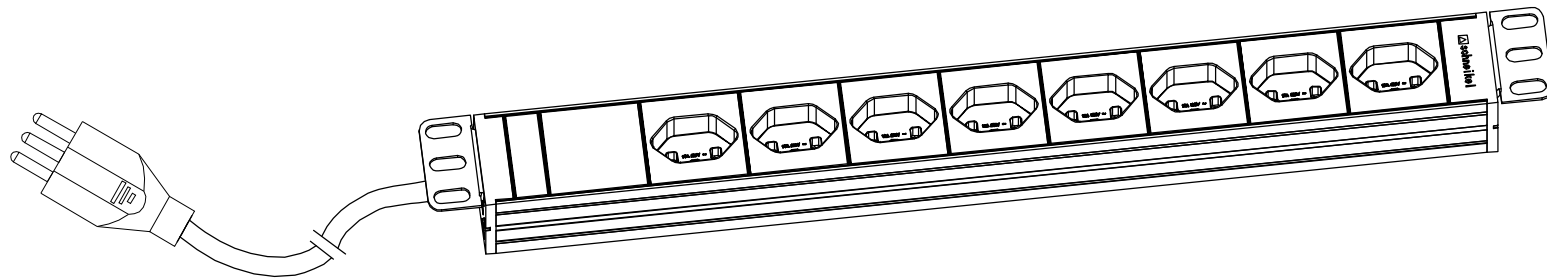

Copyright 2015 - Schneikel

RoHS Compliant

Basic Series	OUTPUT (8) Black Sev type 23	OPERATING TEMPERATURE 0° to 60°C
INPUT 250VAC 16A 50HZ T23 plug 3M H05VV-F3G1.5mm ³ Power lead	BRANCH CIRCUITS (NONE)	MOUNTING ACCESORIES (2) 42 Bracket

Revisions		
Rev	Description	Date

DRAWING TYPE (NO PERMISSION, NO CHANGING)		13 42 124	
unit=mm		Housing	Aluminium
TECHNICAL STANDARD 1.IT11; 2.NO RUSTNESS 3.NO FLAW ON THE SURFACE			Silver Oxidation
FILLET R0.5	ANGLE ±0.5°		
FIRST ANGLE 			
SCALE 1:3		DATE 31-10-2015	