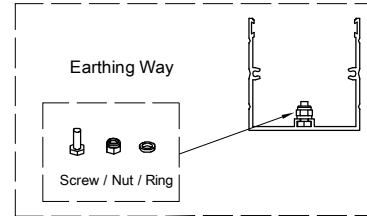

With Terminal Block inside

Basic Series (1) 16A Filter	OUTPUT (6) Black Sev type 23	OPERATING TEMPERATURE 0° to 60°C
INPUT 250VAC 16A 50HZ T23 plug 3M H05VV-F3G1.5mm Power lead	BRANCH CIRCUITS (NONE)	MOUNTING ACCESORIES (2) 42 Bracket

Revisions		
Rev	Description	Date

DRAWING TYPE (NO PERMISSION, NO CHANGING)		13 22 124-N	
unit=mm		Housing	Aluminium
TECHNICAL STANDARD 1.IT11; 2.NO RUSTNESS 3.NO FLAW ON THE SURFACE			Silver Oxidation
FILLET	R0.5		
ANGLE	±0.5°		
FIRST ANGLE 			
SCALE 1:3		DATE 02-11-2015	