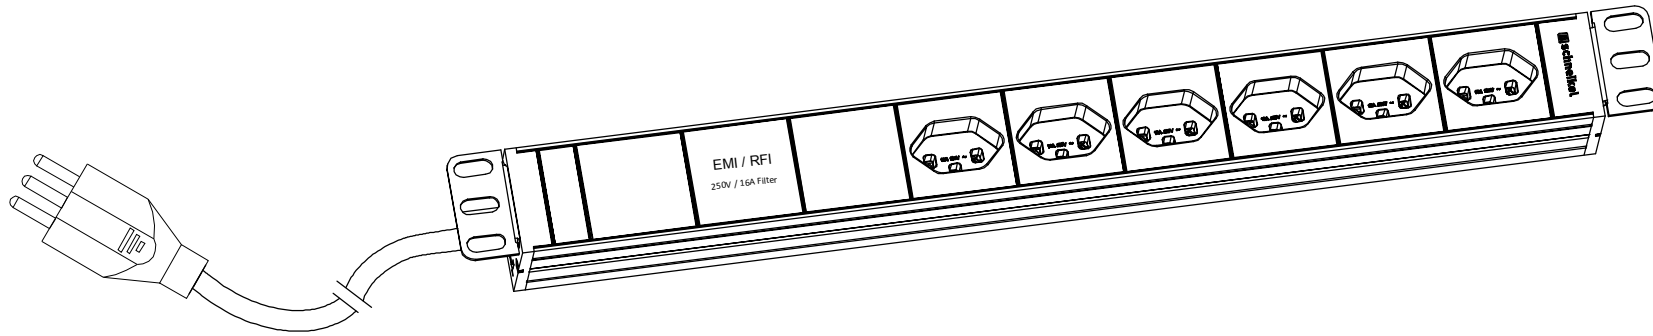

With Terminal Block inside

Basic Series (1) 16A Filter	OUTPUT (6) Black Sev type 23	OPERATING TEMPERATURE 0° to 60°C
INPUT 250VAC 16A 50HZ T23 plug 3M H05VV-F3G1.5mm Power lead	BRANCH CIRCUITS (NONE)	MOUNTING ACCESORIES (2) 42 Bracket

Revisions		
Rev	Description	Date

DRAWING TYPE (NO PERMISSION, NO CHANGING)		13 22 124-N	
unit=mm		Housing	Aluminium
TECHNICAL STANDARD 1.IT11; 2.NO RUSTNESS 3.NO FLAW ON THE SURFACE			Silver Oxidation
FILLET	R0.5		
ANGLE	±0.5°		
FIRST ANGLE 			
SCALE 1:3		DATE 02-11-2015	