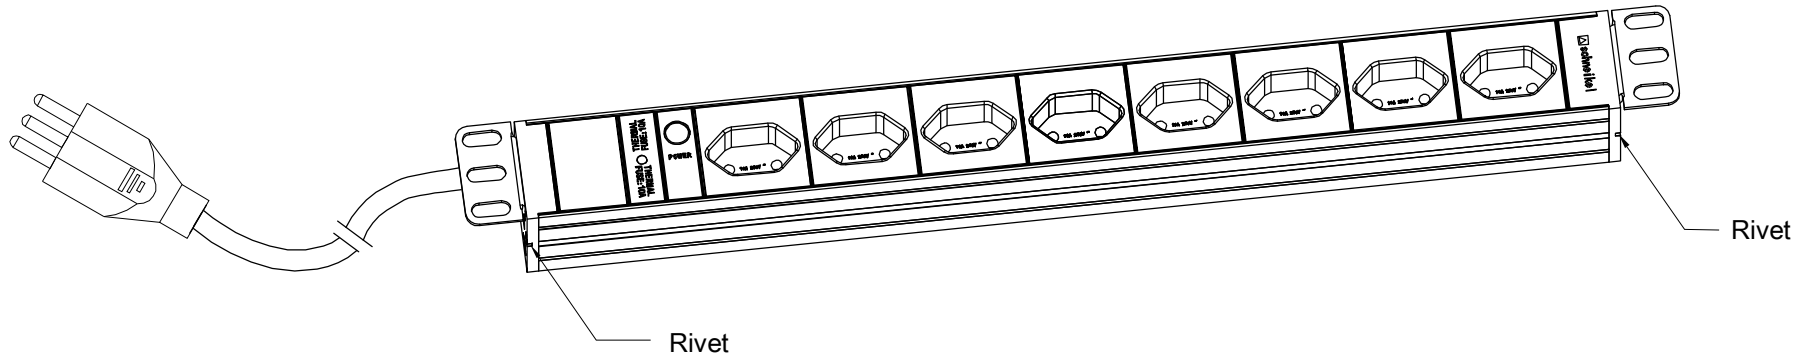

Copyright 2015 - Schneikel

RoHS Compliant

Basic Series	OUTPUT (8) Black Sev type 13 (1) LED	OPERATING TEMPERATURE 0° to 60°C
INPUT 250VAC 10A 50HZ T12 plug 3M H05VV-F3G1.0mm Power lead	BRANCH CIRCUITS (1) 10A Sangmao	MOUNTING ACCESORIES (2) 42 Bracket

Revisions		
Rev	Description	Date

DRAWING TYPE <small>(NO PERMISSION, NO CHANGING)</small>		11 42 226-I-P	
unit=mm		Housing	Aluminium
TECHNICAL STANDARD 1.IT11; 2.NO RUSTNESS 3.NO FLAW ON THE SURFACE			Silver Oxidation
FILLET	R0.5		
ANGLE	±0.5°		
FIRST ANGLE 			
SCALE 1:3		DATE 31-10-2015	