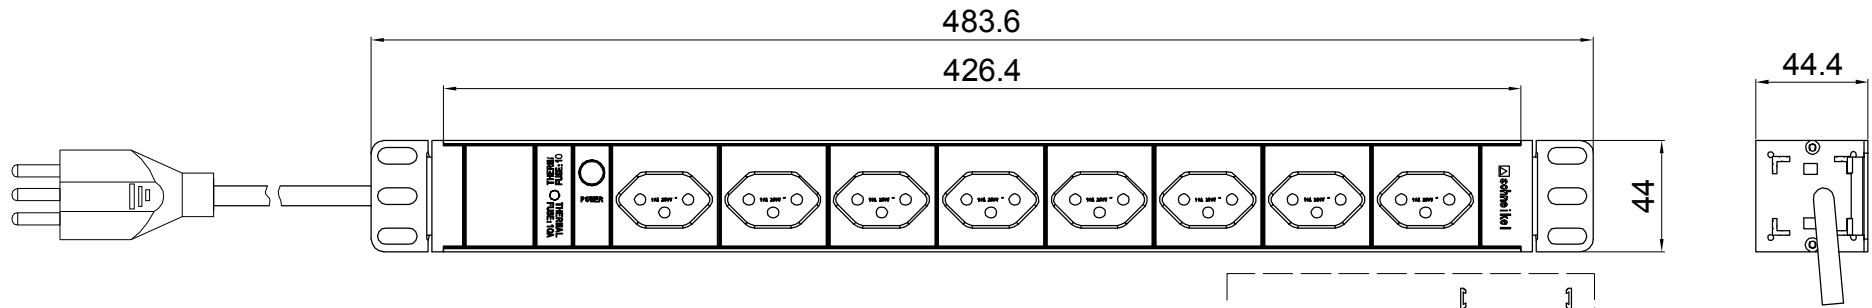

Copyright 2015 - Schneikel

RoHS Compliant

Basic Series	OUTPUT (8) Black Sev type 13 (1) LED	OPERATING TEMPERATURE 0° to 60°C
INPUT 250VAC 10A 50HZ T12 plug 3M H05VV-F3G1.0mm Power lead	BRANCH CIRCUITS (1) 10A Sangmao	MOUNTING ACCESORIES (2) 42 Bracket

Revisions		
Rev	Description	Date

DRAWING TYPE <small>(NO PERMISSION, NO CHANGING)</small>		11 42 226-I-P	
unit=mm		Housing	Aluminium
TECHNICAL STANDARD 1.IT11; 2.NO RUSTNESS 3.NO FLAW ON THE SURFACE			Silver Oxidation
FILLET	R0.5		
ANGLE	±0.5°		
FIRST ANGLE 			
SCALE 1:3		DATE 31-10-2015	