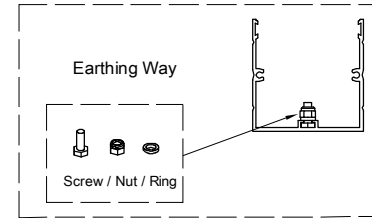

Copyright 2015 - Schneikel

RoHS Compliant

Basic Series	OUTPUT (8) Black Sev type 13 (1) LED	OPERATING TEMPERATURE 0° to 60°C
INPUT 250VAC 10A 50HZ T12 plug 3M H05VV-F3G1.0mm Power lead	BRANCH CIRCUITS (1) 10A Sangmao	MOUNTING ACCESORIES (2) 42 Bracket

Revisions		
Rev	Description	Date

DRAWING TYPE <small>(NO PERMISSION, NO CHANGING)</small>		11 42 226-I-P	
unit=mm		Housing	Aluminium
TECHNICAL STANDARD 1.IT11; 2.NO RUSTNESS 3.NO FLAW ON THE SURFACE			Silver Oxidation
FILLET	R0.5		
ANGLE	±0.5°		
FIRST ANGLE 			
SCALE 1:3		DATE 31-10-2015	