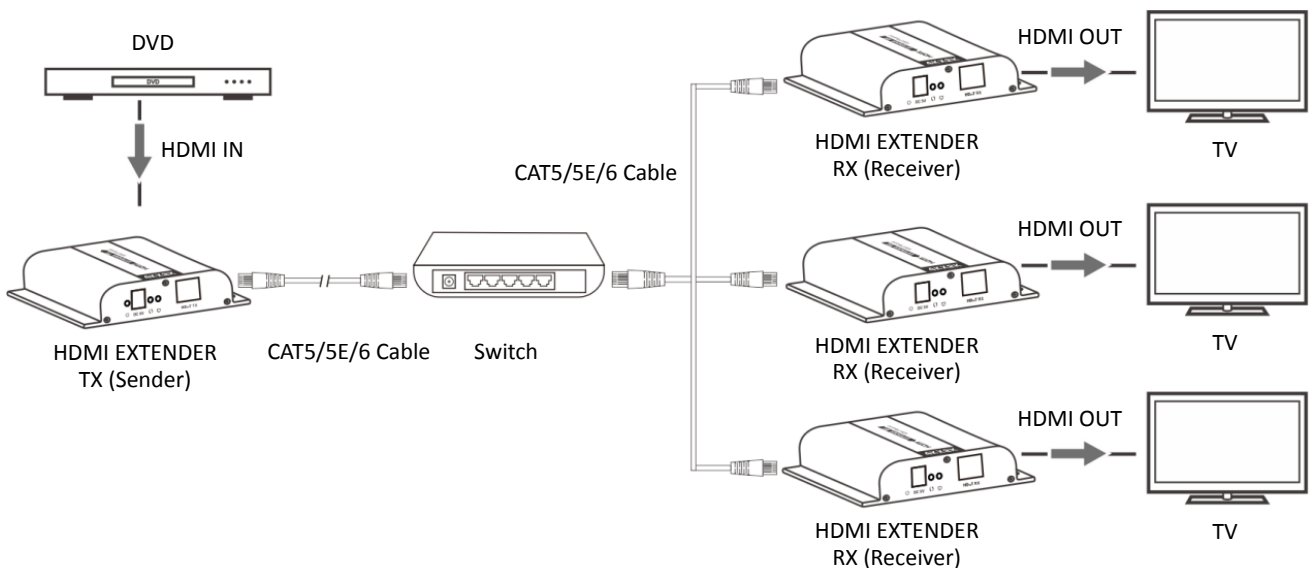

Installation Requirements

1. HDMI source device
2. HDMI display device with HDMI port.
3. Network cables: CAT 5/5E/6 network cables
4. Transmission length: CAT 5 - 80m/CAT 5E - 100m/CAT 6 - 120m

Panel Description

1. HDMI EXTENDER RX (Receiver)

- ① HDMI signal output
- ② IR signal input to connect with IR receiver extension cable
- ③ Reset
- ④ Power Light
- ⑤ Power input (DC5V)
- ⑥ Data transmission light
- ⑦ Network link light
- ⑧ HDbitT signal input

Installation

2. Connections

2.1. Point to Point connection:

Up to 120 meters transmission distance over single CAT6 (High quality cable can reach up to 150 meters).

2.2. Network Switch/Router Connection:

By using network switch/router/repeater, realize unlimited extension.

2.3. One-to-many Connection:

By using network switch/router, one sender to several receivers (up to 253 receiver units)

2.4. 1x8 Extender Splitter Connection (only for DS-55304)

FAQ

Q: TV display “Waiting for connection” on the right corner?