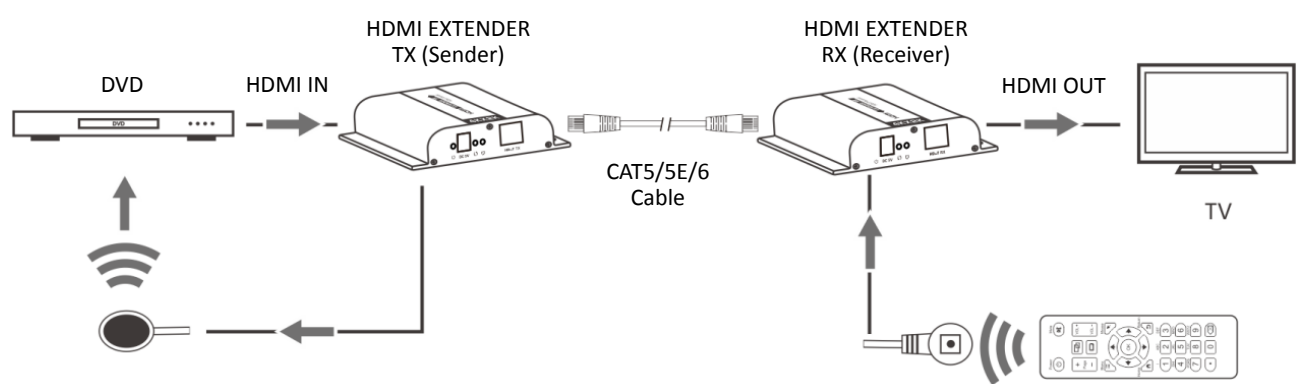

Installation Requirements

1. HDMI source device
2. HDMI display device with HDMI port.
3. Network cables: CAT 5/5E/6 network cables
4. Transmission length: CAT 5 - 80m/CAT 5E - 100m/CAT 6 - 120m

Panel Description

1. HDMI EXTENDER RX (Receiver)

- ① HDMI signal output
- ② IR signal input to connect with IR receiver extension cable
- ③ Reset
- ④ Power Light
- ⑤ Power input (DC5V)
- ⑥ Data transmission light
- ⑦ Network link light
- ⑧ HDbitT signal input

Installation

2. Connections

2.1. Point to Point connection:

Up to 120 meters transmission distance over single CAT6 (High quality cable can reach up to 150 meters).

2.2. Network Switch/Router Connection:

By using network switch/router/repeater, realize unlimited extension.

2.3. One-to-many Connection:

By using network switch/router, one sender to several receivers (up to 253 receiver units)

2.4. 1x8 Extender Splitter Connection (only for DS-55304)

FAQ

Q: TV display “Waiting for connection” on the right corner?