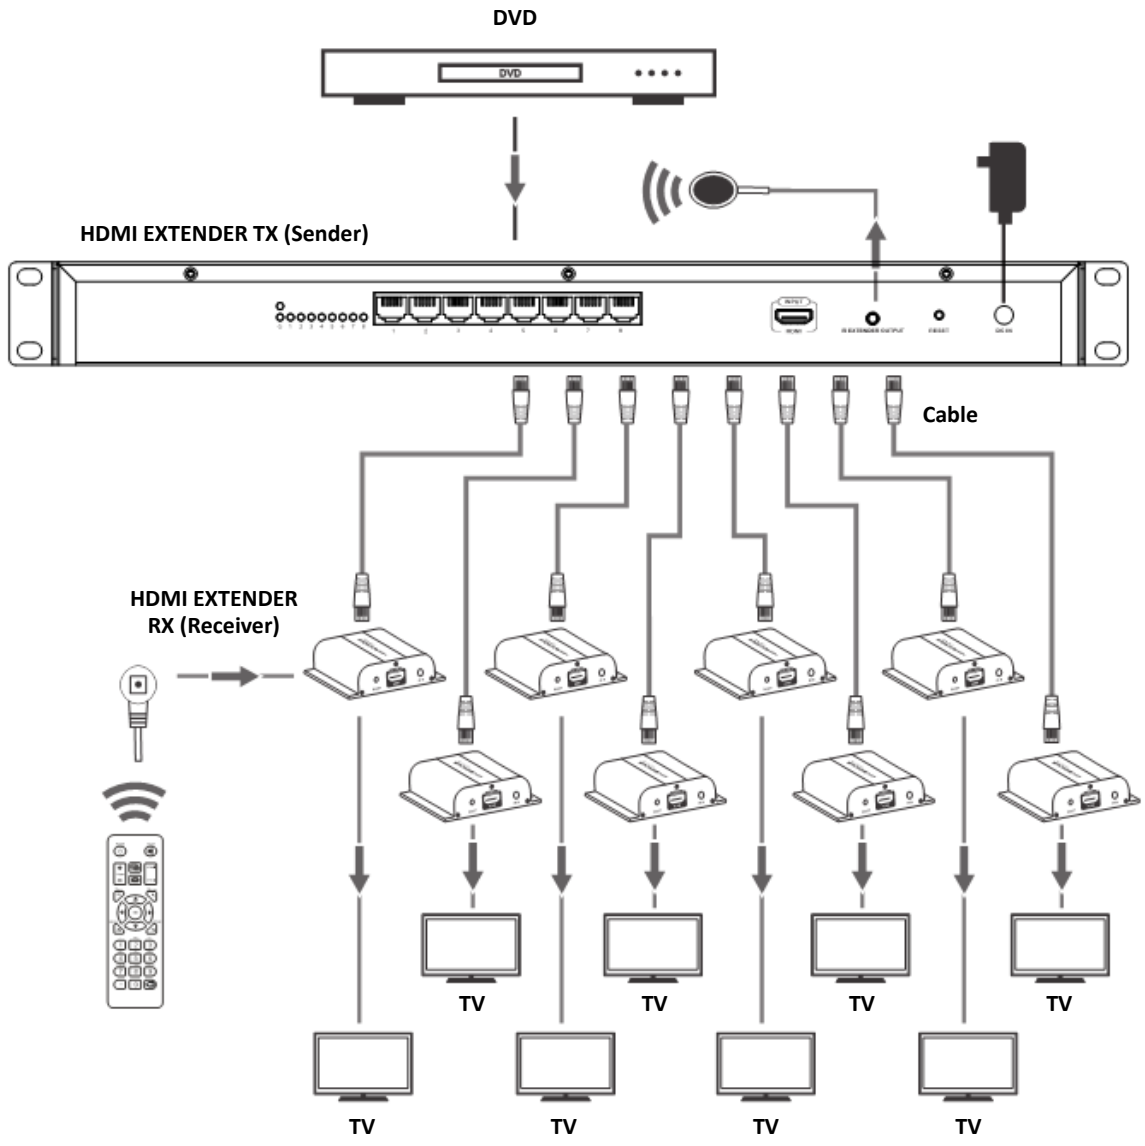

Installation Requirements

1. HDMI source device
2. HDMI display device with HDMI port.
3. Network cables: CAT 5/5E/6 network cables
4. Transmission length: CAT 5 - 80m/CAT 5E - 100m/CAT 6 - 120m

Panel Description

1. HDMI EXTENDER RX (Receiver)

- ① HDMI signal output
- ② IR signal input to connect with IR receiver extension cable
- ③ Reset
- ④ Power Light
- ⑤ Power input (DC5V)
- ⑥ Data transmission light
- ⑦ Network link light
- ⑧ HDbitT signal input

Installation

2. Connections

2.1. Point to Point connection:

Up to 120 meters transmission distance over single CAT6 (High quality cable can reach up to 150 meters).

2.2. Network Switch/Router Connection:

By using network switch/router/repeater, realize unlimited extension.

2.3. One-to-many Connection:

By using network switch/router, one sender to several receivers (up to 253 receiver units)

2.4. 1x8 Extender Splitter Connection (only for DS-55304)

FAQ

Q: TV display “Waiting for connection” on the right corner?