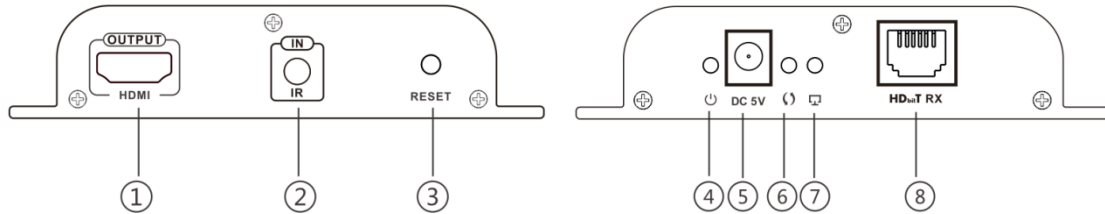

Package Contents

HDMI EXTENDER
receiver Rx x1pcs

User Manual x1pcs

IR IN

IR receiver extension
cable*1pcs

DC5V/2A x1pcs

Specification

Items	Specifications
HDMI Signal	HDMI1.4, compatible with HDCP1.4
transport protocol	HDbitT
Support resolutions	480i@60Hz, 480p@60Hz, 576i@50Hz, 576p@50Hz, 720p@50/60Hz, 1080i@50/60Hz, 1080p@50/60Hz, 4Kx2K@24/25/30Hz
Network Cable	UTP/STP Cat5/5e/6
Transmission distance	Up to 120 meters transmission distance for 1080p 60Hz Full HD over single CAT6
IR signal	Supports 20~60KHz IR devices
Working Temperature	0°C~60°C
Power Supply	DC5V/2A
Power Consumption	RX: 4W
Dimensions	107.3(W)x94(D)x23.7(H)mm*2pcs
Weight	RX: 167g
Color	Black

Installation Requirements

1. HDMI source device
2. HDMI display device with HDMI port.
3. Network cables: CAT 5/5E/6 network cables
4. Transmission length: CAT 5 - 80m/CAT 5E - 100m/CAT 6 - 120m

Panel Description

1. HDMI EXTENDER RX (Receiver)

- ① HDMI signal output
- ② IR signal input to connect with IR receiver extension cable
- ③ Reset
- ④ Power Light
- ⑤ Power input (DC5V)
- ⑥ Data transmission light
- ⑦ Network link light
- ⑧ HDbitT signal input

Installation

2. Connections

2.1. Point to Point connection:

Up to 120 meters transmission distance over single CAT6 (High quality cable can reach up to 150 meters).

2.2. Network Switch/Router Connection:

By using network switch/router/repeater, realize unlimited extension.