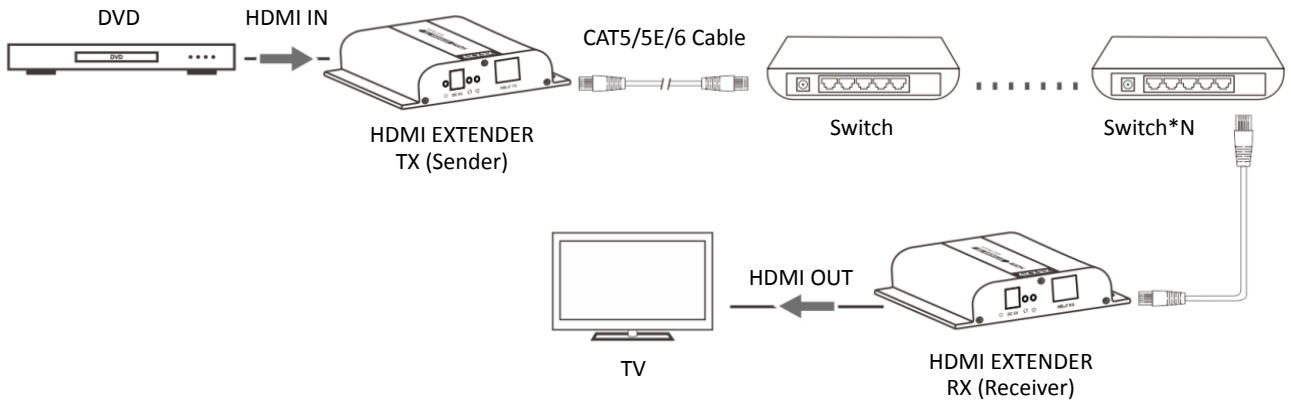

1. HDMI EXTENDER RX (Receiver)

- ① HDMI signal output
- ② IR signal input to connect with IR receiver extension cable
- ③ Reset
- ④ Power Light
- ⑤ Power input (DC5V)
- ⑥ Data transmission light
- ⑦ Network link light
- ⑧ HDbitT signal input

Installation

2. Connections

2.1. Point to Point connection:

Up to 120 meters transmission distance over single CAT6 (High quality cable can reach up to 150 meters).

2.2. Network Switch/Router Connection:

By using network switch/router/repeater, realize unlimited extension.

2.3. One-to-many Connection:

By using network switch/router, one sender to several receivers (up to 253 receiver units)

2.4. 1x8 Extender Splitter Connection (only for DS-55304)

FAQ

Q: TV display “Waiting for connection” on the right corner?