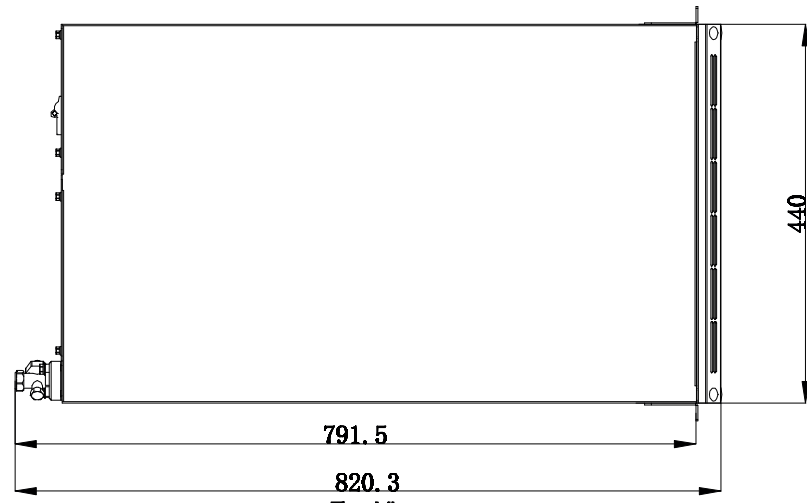

DN-97333  
4016032473527

材質: SGCC

Right View

Front View

Mounting lug

Air outlet

Bottom view

Left View

Back View

Air switch

Globe valve

Air inlet

791.5

820.3

Top View

440