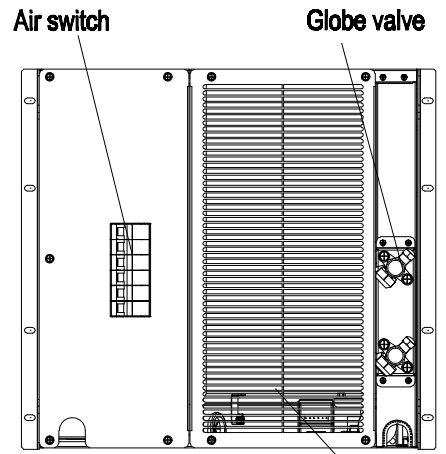

DN-97333  
4016032473527

材質: SGCC

Right View

Front View

Mounting lug

Air outlet

Bottom view

Left View

Back View

Air switch

Globe valve

Air inlet

791.5

820.3

Top View

440