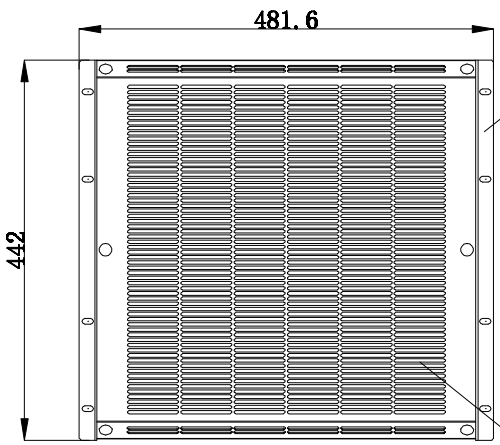

DN-97333  
4016032473527

材質: SGCC

Right View

Front View

Mounting lug

Air outlet

Bottom view

Left View

Back View

Air switch

Globe valve

Air inlet

791.5

820.3

Top View

440