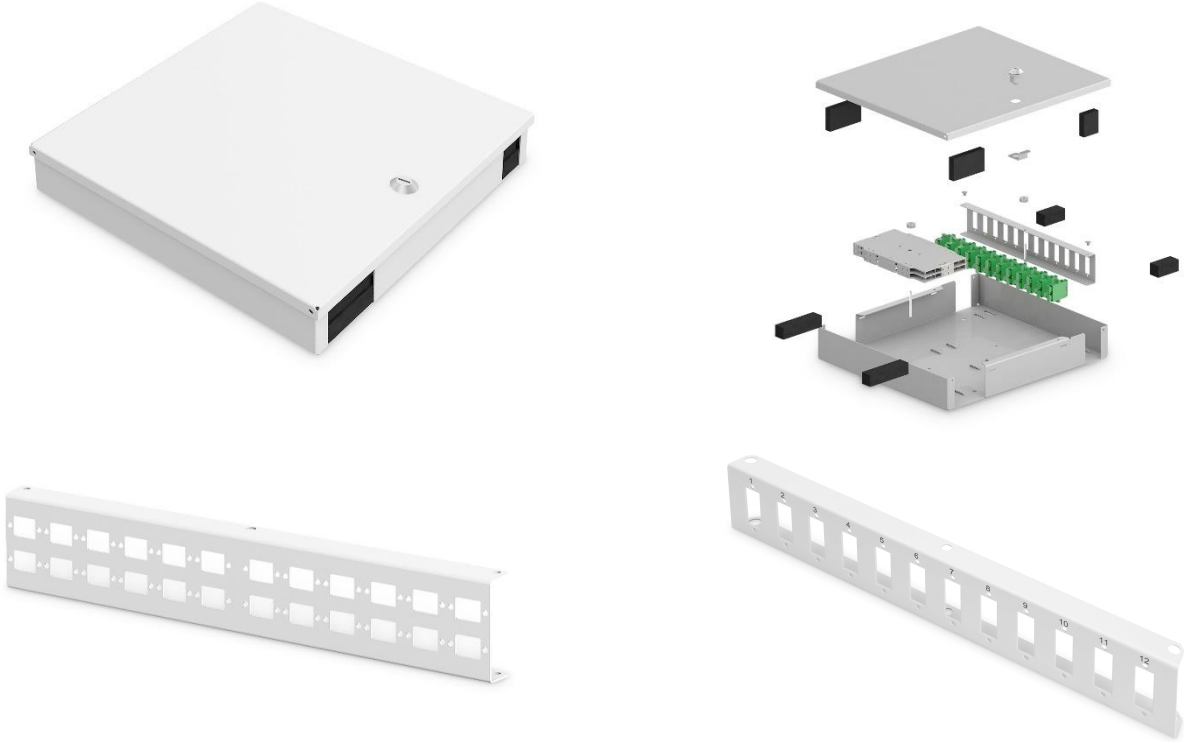

DN-96800M-2 / DN-96801M-2 / DN-96802M-2