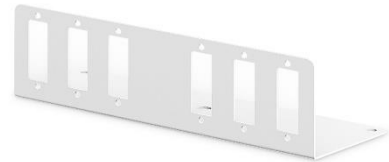

Logistic Data

Item code	Product dimensions (H x W x D) in mm	Packaging dimensions (H x W x D) in mm	Weight (net / gross) in kg
DN-96800S-2	265 x 150 x 55 mm	365 x 250 x 155 mm	1,3 kg / 1,4 kg
DN-96800M-2	280 x 320 x 54 mm	380 x 420 x 154 mm	2,0 kg / 2,1 kg
DN-96800L-2	445 x 445 x 95 mm	545 x 545 x 195 mm	5,2 kg / 5,3 kg
DN-96801S-2	40 x 145 x 50 mm	45 x 150 x 55 mm	0,093 kg / 0,095 kg
DN-96802S-2			
DN-96803S-2			
DN-96801M-2	45 x 275 x 15 mm	50 x 280 x 20 mm	0,16 kg / 0,17 kg
DN-96802M-2			
DN-96801L-2	90 x 435 x 10 mm	95 x 440 x 15 mm	0,24 kg / 0,26 kg
DN-96802L-2			
DN-96803L-2			

Product Images

DN-96800S-2 / DN-96801S-2 / DN-96802S-2 / DN-96803S-2