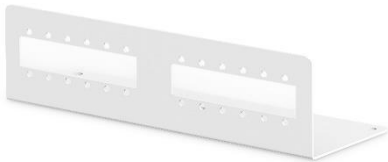

Logistic Data

Item code	Product dimensions (H x W x D) in mm	Packaging dimensions (H x W x D) in mm	Weight (net / gross) in kg
DN-96800S-2	265 x 150 x 55 mm	365 x 250 x 155 mm	1,3 kg / 1,4 kg
DN-96800M-2	280 x 320 x 54 mm	380 x 420 x 154 mm	2,0 kg / 2,1 kg
DN-96800L-2	445 x 445 x 95 mm	545 x 545 x 195 mm	5,2 kg / 5,3 kg
DN-96801S-2	40 x 145 x 50 mm	45 x 150 x 55 mm	0,093 kg / 0,095 kg
DN-96802S-2			
DN-96803S-2			
DN-96801M-2	45 x 275 x 15 mm	50 x 280 x 20 mm	0,16 kg / 0,17 kg
DN-96802M-2			
DN-96801L-2	90 x 435 x 10 mm	95 x 440 x 15 mm	0,24 kg / 0,26 kg
DN-96802L-2			
DN-96803L-2			

Product Images

DN-96800S-2 / DN-96801S-2 / DN-96802S-2 / DN-96803S-2