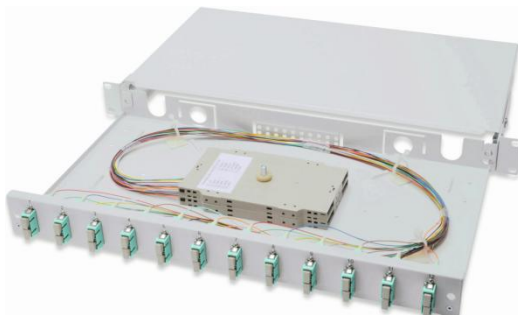

Product Images

DN-96321/3 (12x SC Duplex, OM3)