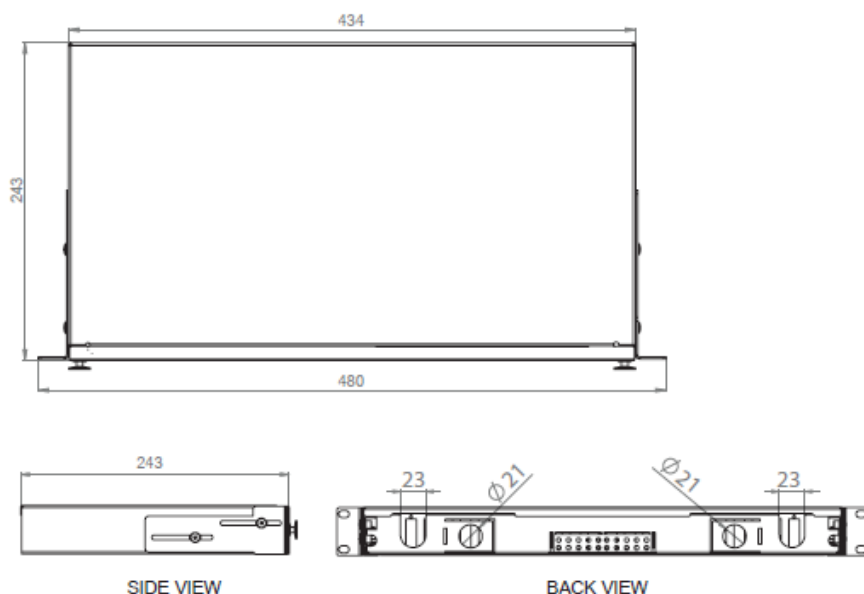

Product Images

DN-96321/3 (12x SC Duplex, OM3)

DN-96320 (6x SC Duplex, OM2)

Technical Drawings

Product Number Information

DN-96320	Fiber Optic Sliding Splice Box, 1U, equipped, 6x SC Duplex, incl. M20/M25 screws, splice cassette, colored pigtaills, OM2, adapter
DN-96321	Fiber Optic Sliding Splice Box, 1U, equipped, 12x SC Duplex, incl. M20/M25 screws, splice cassette, colored pigtaills, OM2, adapter
DN-96322	Fiber Optic Sliding Splice Box, 1U, equipped, 24x SC Duplex, incl. M20/M25 screws, splice cassette, colored pigtaills, OM2, adapter
DN-96320/3	Fiber Optic Sliding Splice Box, 1U, equipped, 6x SC Duplex, incl. M20/M25 screws, splice cassette, colored pigtaills, OM3, adapter
DN-96321/3	Fiber Optic Sliding Splice Box, 1U, equipped, 12x SC Duplex, incl. M20/M25 screws, splice cassette, colored pigtaills, OM3, adapter
DN-96322/3	Fiber Optic Sliding Splice Box, 1U, equipped, 24x SC Duplex, incl. M20/M25 screws, splice cassette, colored pigtaills, OM3, adapter
DN-96320-4	Fiber Optic Sliding Splice Box, 1U, equipped, 6x SC Duplex, incl. M20/M25 screws, splice cassette, colored pigtaills, OM4, adapter
DN-96321-4	Fiber Optic Sliding Splice Box, 1U, equipped, 12x SC Duplex, incl. M20/M25 screws, splice cassette, colored pigtaills, OM4, adapter
DN-96322-4	Fiber Optic Sliding Splice Box, 1U, equipped, 24x SC Duplex, incl. M20/M25 screws, splice cassette, colored pigtaills, OM4, adapter
DN-96320/9	Fiber Optic Sliding Splice Box, 1U, equipped, 6x SC Duplex, incl. M20/M25 screws, splice cassette, colored pigtaills, OS2, adapter
DN-96321/9	Fiber Optic Sliding Splice Box, 1U, equipped, 12x SC Duplex, incl. M20/M25 screws, splice cassette, colored pigtaills, OS2, adapter
DN-96322/9	Fiber Optic Sliding Splice Box, 1U, equipped, 24x SC Duplex, incl. M20/M25 screws, splice cassette, colored pigtaills, OS2, adapter