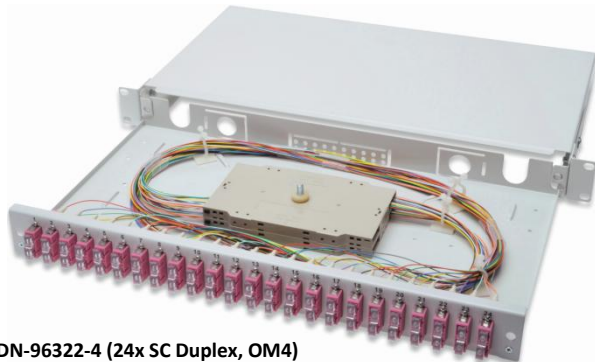

DIGITUS® Fiber Optic Splice Boxes, SC

DN-96322-4 (24x SC Duplex, OM4)

✓ Completely pre-assembled

✓ Sturdy steel sheet

✓ 6x SC DX, 12x SC DX or 24x SC DX

✓ OM2, OM3, OM4 or OS2

Abstract

DIGITUS® Fiber Optic Splice Boxes, 1U, 6x SC Duplex, 12x SC Duplex or 24x SC Duplex, various fiber classes

Features

- Sturdy carrier housing made of 1.0 mm sheet steel, powder coated
- Variable in depth of 19" rack
- Box is extensible
- Completely pre-fabricated, fiber pigtailed exposed and inserted into the splice cassette(s)
- Colored pigtailed
- Couplers with circonia ceramic ferrule
- Available with 6x SC Duplex, 12x SC Duplex or 24x SC Duplex
- Available as OM2, OM3, OM4 and OS2
- M20/M25 screw, cassette, cassette cover and strain relief included
- 1 height unit (44.45 mm)
- Standard color grey (RAL 7035); optional available in color black (RAL 9005)

Product Overview

The DIGITUS® Fiber optic splice boxes display a sturdy and compact design and take care of the easy crossover between fiber optic installation cables to duplex- or breakout cables. The easy installation and the optimal protection of the fibers inside of the full metal housing are just a few advantages of these splice boxes. They are fully equipped and already contain splice cassettes, pigtailed color coded acc. IEC 60304 and the according couplers. Furthermore, DIGITUS® offers a various range of high quality fiber optic products like fiber optic patch cables, installation cables or cleaning tools, which represent a perfect supplement for your network.