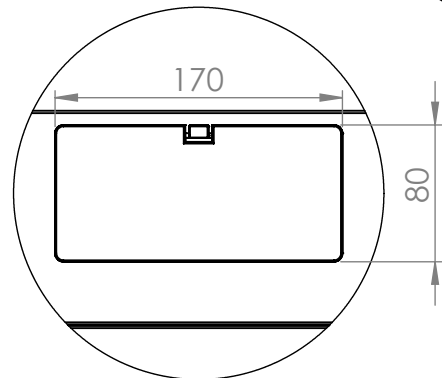

Front view

Side view

Front inside view

Rear view

DN-49200, DN-49201, DN-49202,
DN-49203, DN-49204, DN-49205,
DN-49206, DN-49207

Top view

Bottom view

Front view

Side view

Front inside view

Rear view

Isometric views

Detail A

**19" cabinet
in the top view**

**Rack rail
mounting dimensions**

DN-49200, DN-49201, DN-49202,
DN-49203, DN-49204, DN-49205,
DN-49206, DN-49207

Isometric views

Detail A

Detail A

19" cabinet
in the top view

Rack rail
mounting dimensions

Isometric views

Detail A

**19" cabinet
in the top view**

**Rack rail
mounting dimensions**

Isometric views

19" cabinet
 in the top view

Rack rail
 mounting dimensions

Exploded view

Exploded view

Exploded view

Exploded view