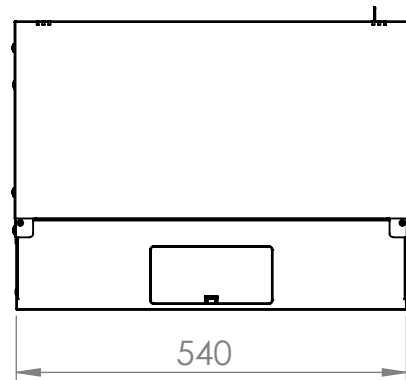

Top view

Bottom view

Front view

Side view

Front inside view

Rear view

Top view

Bottom view

Side view

Front inside view

Rear view

Isometric views

Detail A

**19" cabinet
in the top view**

**Rack rail
mounting dimensions**

DN-49200, DN-49201, DN-49202,
DN-49203, DN-49204, DN-49205,
DN-49206, DN-49207

Isometric views

Detail A

Detail A

19" cabinet
in the top view

Rack rail
mounting dimensions

Isometric views

Detail A

**19" cabinet
in the top view**

**Rack rail
mounting dimensions**

Isometric views

19" cabinet
 in the top view

Rack rail
 mounting dimensions

Exploded view

Exploded view

Exploded view

Exploded view