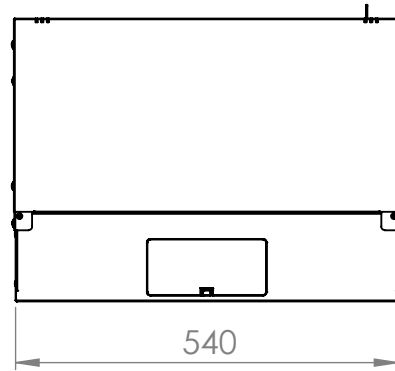

DN-49200, DN-49201, DN-49202,
DN-49203, DN-49204, DN-49205,
DN-49206, DN-49207

Top view

Bottom view

Front view

Side view

Front inside view

Rear view

DN-49200, DN-49201, DN-49202,
DN-49203, DN-49204, DN-49205,
DN-49206, DN-49207

Top view

Bottom view

Front view

Side view

Front inside view

Rear view

Top view

Bottom view

Side view

Front inside view

Rear view

Isometric views

Detail A

**19" cabinet
in the top view**

**Rack rail
mounting dimensions**

DN-49200, DN-49201, DN-49202,
DN-49203, DN-49204, DN-49205,
DN-49206, DN-49207

**Rack rail
mounting dimensions**

Isometric views

19" cabinet
 in the top view

Rack rail
 mounting dimensions

Exploded view

Exploded view

Exploded view

Exploded view