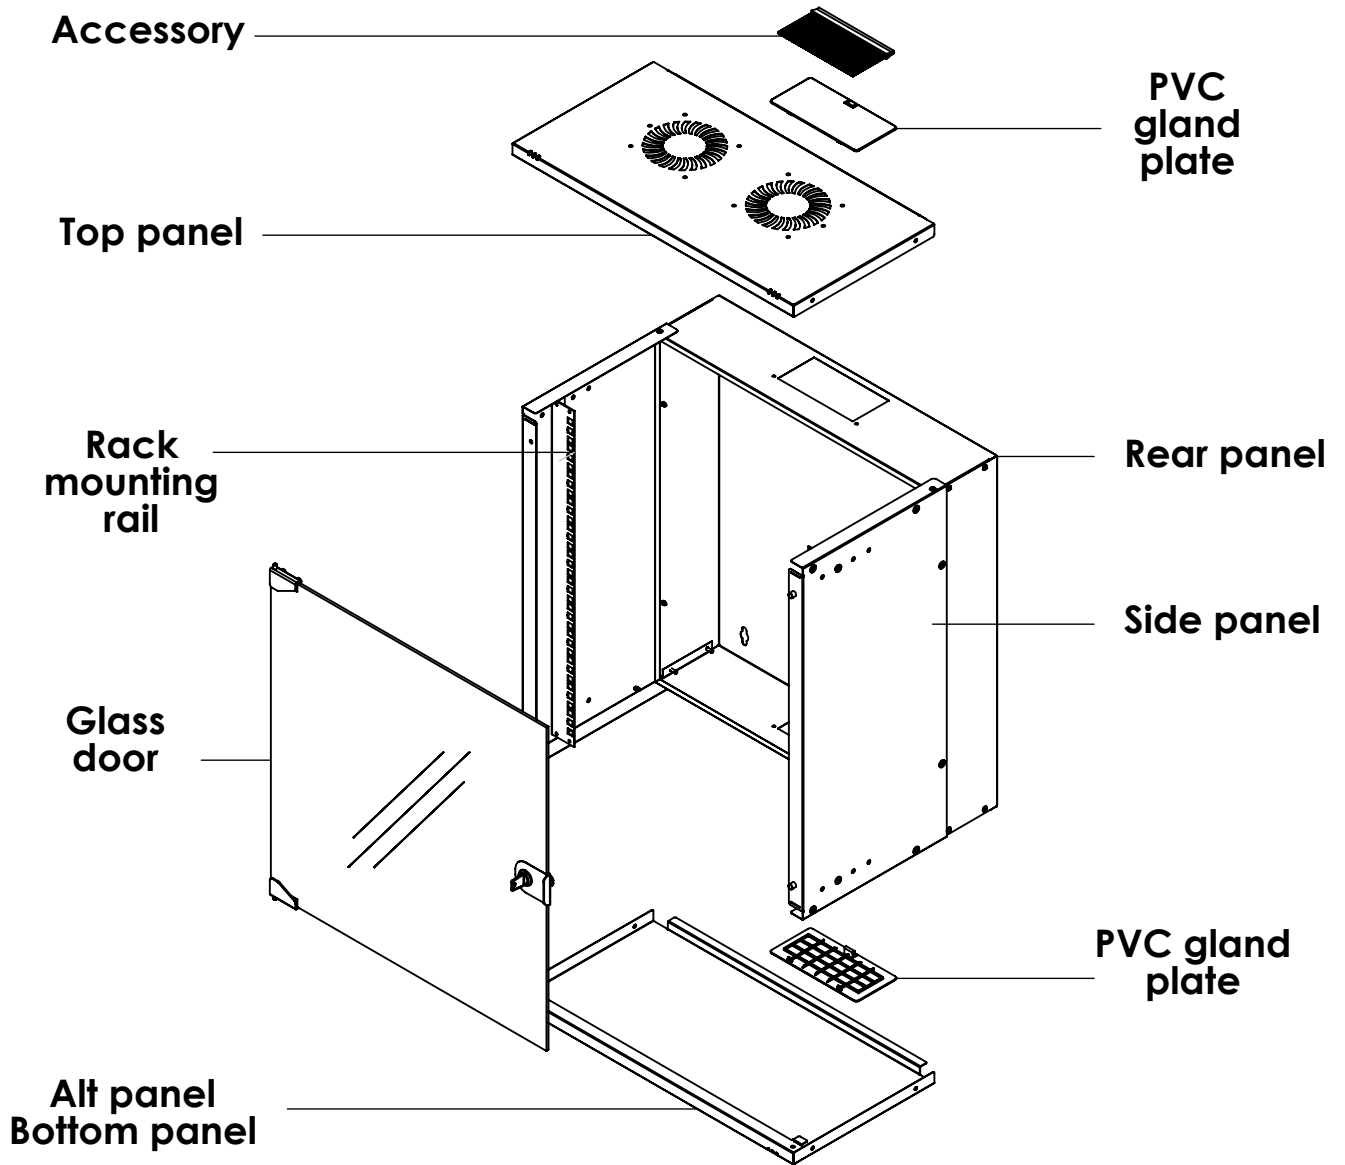

Side view

Front inside view

Rear view

Isometric views

Detail A

**19" cabinet
in the top view**

**Rack rail
mounting dimensions**

DN-49200, DN-49201, DN-49202,
DN-49203, DN-49204, DN-49205,
DN-49206, DN-49207

Isometric views

Detail A

Detail A

19" cabinet
in the top view

Rack rail
mounting dimensions

Isometric views

Detail A

**19" cabinet
in the top view**

**Rack rail
mounting dimensions**

Isometric views

19" cabinet
 in the top view

Rack rail
 mounting dimensions

Exploded view

Exploded view

Exploded view

Exploded view