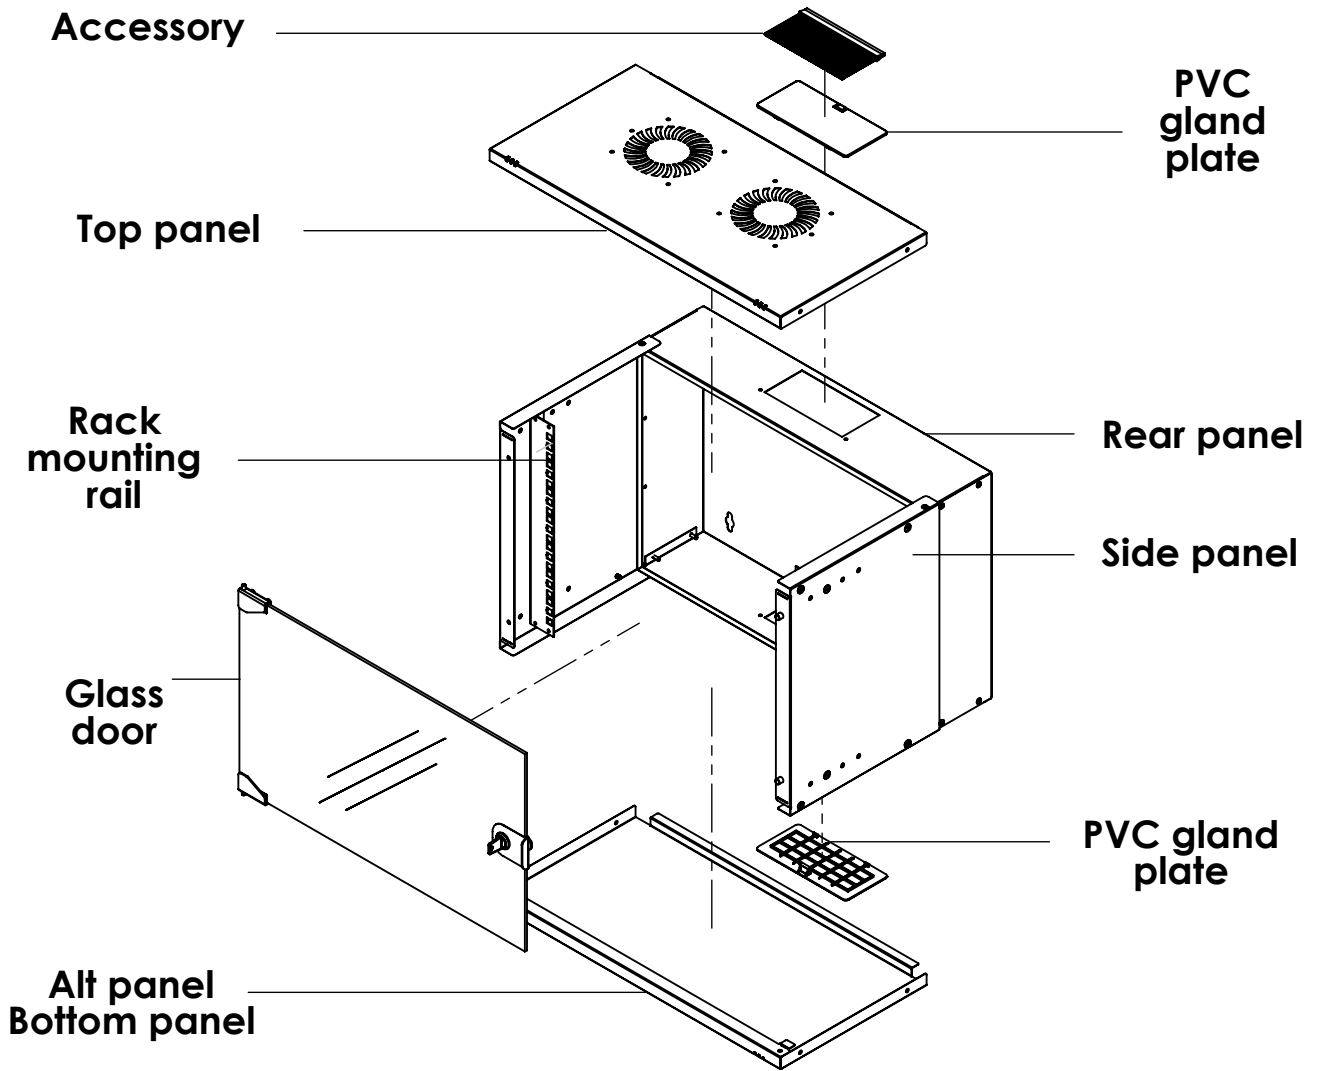

Side view

Front inside view

Rear view

Isometric views

Detail A

**19" cabinet
in the top view**

**Rack rail
mounting dimensions**

DN-49200, DN-49201, DN-49202,
DN-49203, DN-49204, DN-49205,
DN-49206, DN-49207

Isometric views

Detail A

Detail A

19" cabinet
in the top view

Rack rail
mounting dimensions

Isometric views

Detail A

**19" cabinet
in the top view**

**Rack rail
mounting dimensions**

Isometric views

19" cabinet
 in the top view

Rack rail
 mounting dimensions

Exploded view

Exploded view

Exploded view

Exploded view