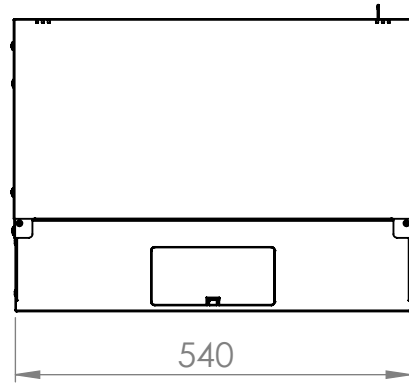

DN-49200, DN-49201, DN-49202,
DN-49203, DN-49204, DN-49205,
DN-49206, DN-49207

Top view

Bottom view

Front view

Side view

Front inside view

Rear view

DN-49200, DN-49201, DN-49202,
DN-49203, DN-49204, DN-49205,
DN-49206, DN-49207

Top view

Bottom view

Front view

Side view

Front inside view

Rear view

Top view

Bottom view

Side view

Front inside view

Rear view

Isometric views

Detail A

**19" cabinet
in the top view**

**Rack rail
mounting dimensions**

DN-49200, DN-49201, DN-49202,
DN-49203, DN-49204, DN-49205,
DN-49206, DN-49207

**Rack rail
mounting dimensions**

Isometric views

19" cabinet
 in the top view

Rack rail
 mounting dimensions

Exploded view

Exploded view

Exploded view

Exploded view