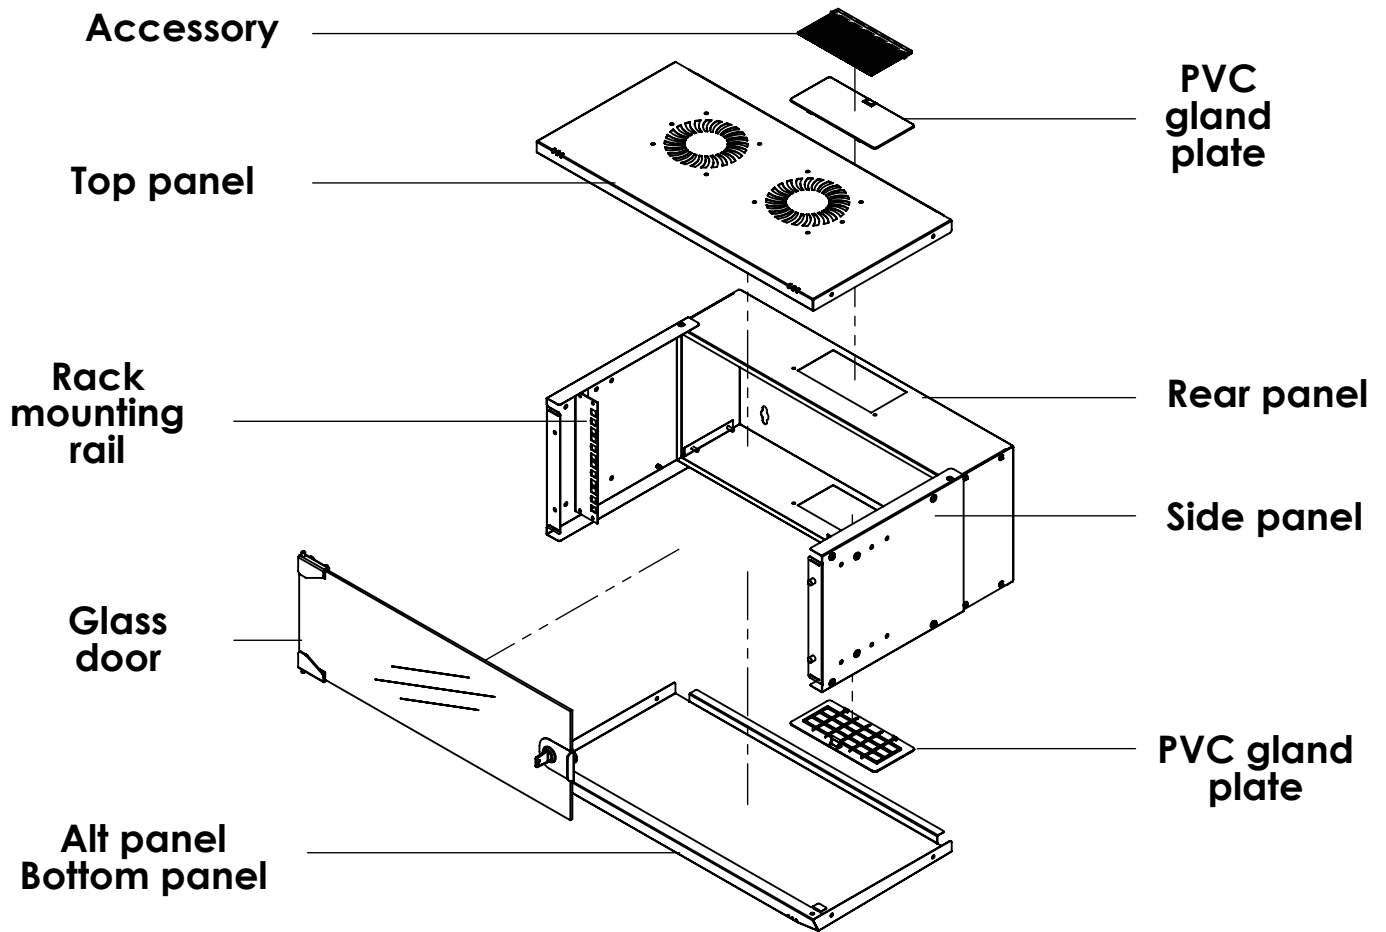

Side view

Front inside view

Rear view

Isometric views

Detail A

**19" cabinet
in the top view**

**Rack rail
mounting dimensions**

DN-49200, DN-49201, DN-49202,
DN-49203, DN-49204, DN-49205,
DN-49206, DN-49207

Isometric views

Detail A

Detail A

19" cabinet
in the top view

Rack rail
mounting dimensions

Isometric views

Detail A

**19" cabinet
in the top view**

**Rack rail
mounting dimensions**

Isometric views

19" cabinet
 in the top view

Rack rail
 mounting dimensions

Exploded view

Exploded view

Exploded view

Exploded view