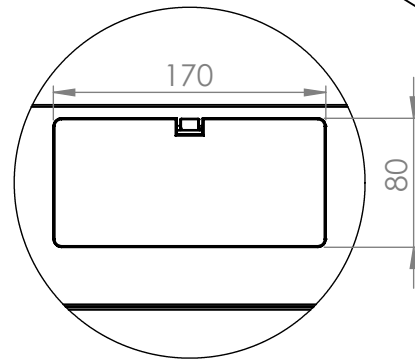

Side view

Front inside view

Rear view

Isometric views

Detail A

**19" cabinet
in the top view**

**Rack rail
mounting dimensions**

DN-49200, DN-49201, DN-49202,
DN-49203, DN-49204, DN-49205,
DN-49206, DN-49207

Isometric views

Detail A

Detail A

19" cabinet
in the top view

Rack rail
mounting dimensions

Isometric views

Detail A

**19" cabinet
in the top view**

**Rack rail
mounting dimensions**

Isometric views

19" cabinet
 in the top view

Rack rail
 mounting dimensions

Exploded view

Exploded view

Exploded view

Exploded view