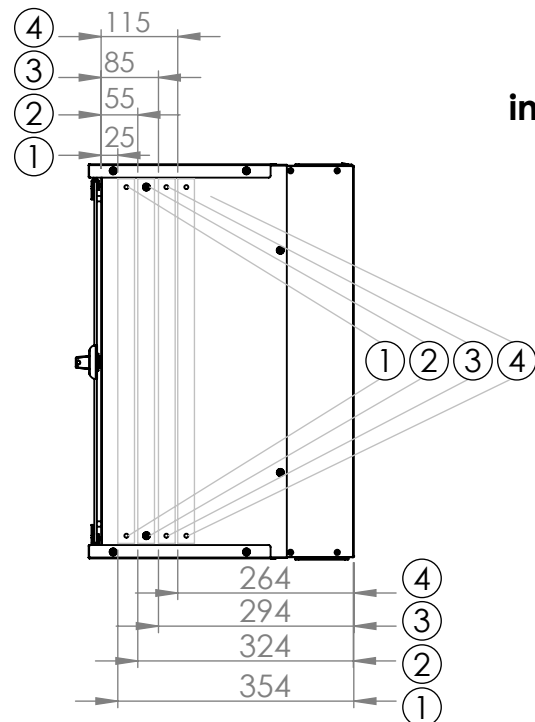

Side view

Front inside view

Rear view

Isometric views

Detail A

**19" cabinet
in the top view**

**Rack rail
mounting dimensions**

DN-49200, DN-49201, DN-49202,
DN-49203, DN-49204, DN-49205,
DN-49206, DN-49207

Isometric views

Detail A

Detail A

19" cabinet
in the top view

Rack rail
mounting dimensions

Isometric views

Detail A

**19" cabinet
in the top view**

**Rack rail
mounting dimensions**

Isometric views

19" cabinet
 in the top view

Rack rail
 mounting dimensions

Exploded view

Exploded view

Exploded view

Exploded view