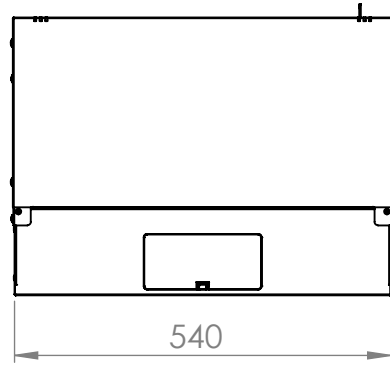

Front view

Side view

Front inside view

Rear view

DN-49200, DN-49201, DN-49202,
DN-49203, DN-49204, DN-49205,
DN-49206, DN-49207

Top view

Bottom view

Front view

Side view

Front inside view

Rear view

Isometric views

Detail A

**19" cabinet
in the top view**

**Rack rail
mounting dimensions**

DN-49200, DN-49201, DN-49202,
DN-49203, DN-49204, DN-49205,
DN-49206, DN-49207

Isometric views

Detail A

Detail A

19" cabinet
in the top view

Rack rail
mounting dimensions

Isometric views

Detail A

**19" cabinet
in the top view**

**Rack rail
mounting dimensions**

Isometric views

19" cabinet
 in the top view

Rack rail
 mounting dimensions

Exploded view

Exploded view

Exploded view

Exploded view