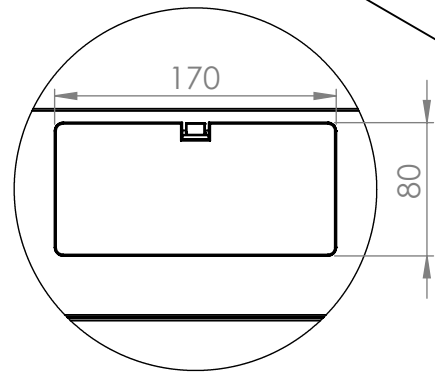

Side view

Front inside view

Rear view

Isometric views

Detail A

**19" cabinet
in the top view**

**Rack rail
mounting dimensions**

DN-49200, DN-49201, DN-49202,
DN-49203, DN-49204, DN-49205,
DN-49206, DN-49207

Isometric views

Detail A

Detail A

19" cabinet
in the top view

Rack rail
mounting dimensions

Isometric views

Detail A

**19" cabinet
in the top view**

**Rack rail
mounting dimensions**

Isometric views

19" cabinet
 in the top view

Rack rail
 mounting dimensions

Exploded view

Exploded view

Exploded view

Exploded view