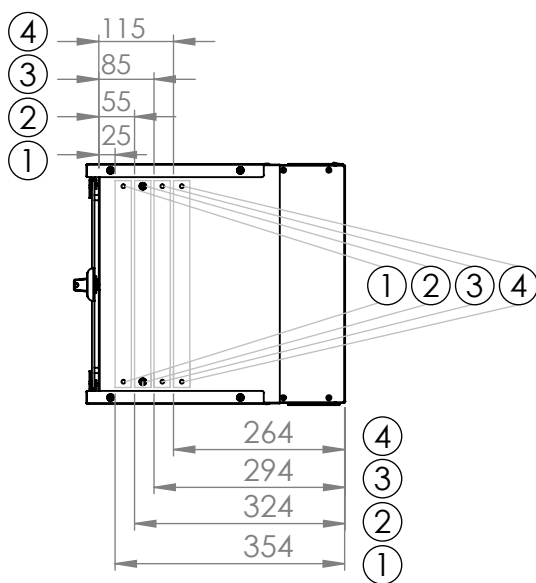

Side view

Front inside view

Rear view

Isometric views

Detail A

**19" cabinet
in the top view**

**Rack rail
mounting dimensions**

DN-49200, DN-49201, DN-49202,
DN-49203, DN-49204, DN-49205,
DN-49206, DN-49207

Isometric views

Detail A

Detail A

19" cabinet
in the top view

Rack rail
mounting dimensions

Isometric views

Detail A

**19" cabinet
in the top view**

**Rack rail
mounting dimensions**

Isometric views

19" cabinet
 in the top view

Rack rail
 mounting dimensions

Exploded view

Exploded view

Exploded view

Exploded view