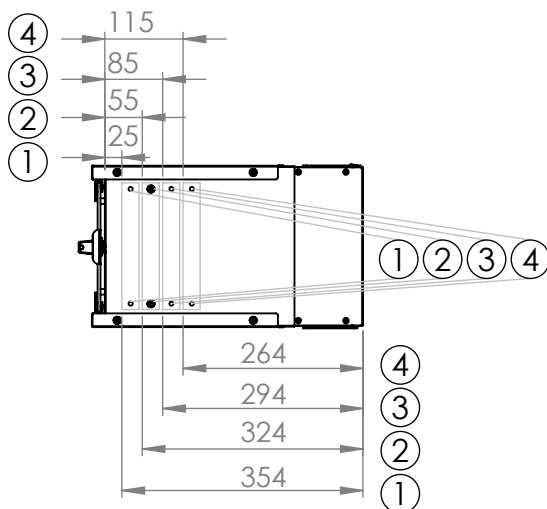

Front view

Side view

Front inside view

Rear view

DN-49200, DN-49201, DN-49202,
DN-49203, DN-49204, DN-49205,
DN-49206, DN-49207

Top view

Bottom view

Front view

Side view

Front inside view

Rear view

Isometric views

Detail A

**19" cabinet
in the top view**

**Rack rail
mounting dimensions**

DN-49200, DN-49201, DN-49202,
DN-49203, DN-49204, DN-49205,
DN-49206, DN-49207

Isometric views

Detail A

Detail A

19" cabinet
in the top view

Rack rail
mounting dimensions

Isometric views

Detail A

**19" cabinet
in the top view**

**Rack rail
mounting dimensions**

Isometric views

19" cabinet
 in the top view

Rack rail
 mounting dimensions

Exploded view

Exploded view

Exploded view

Exploded view