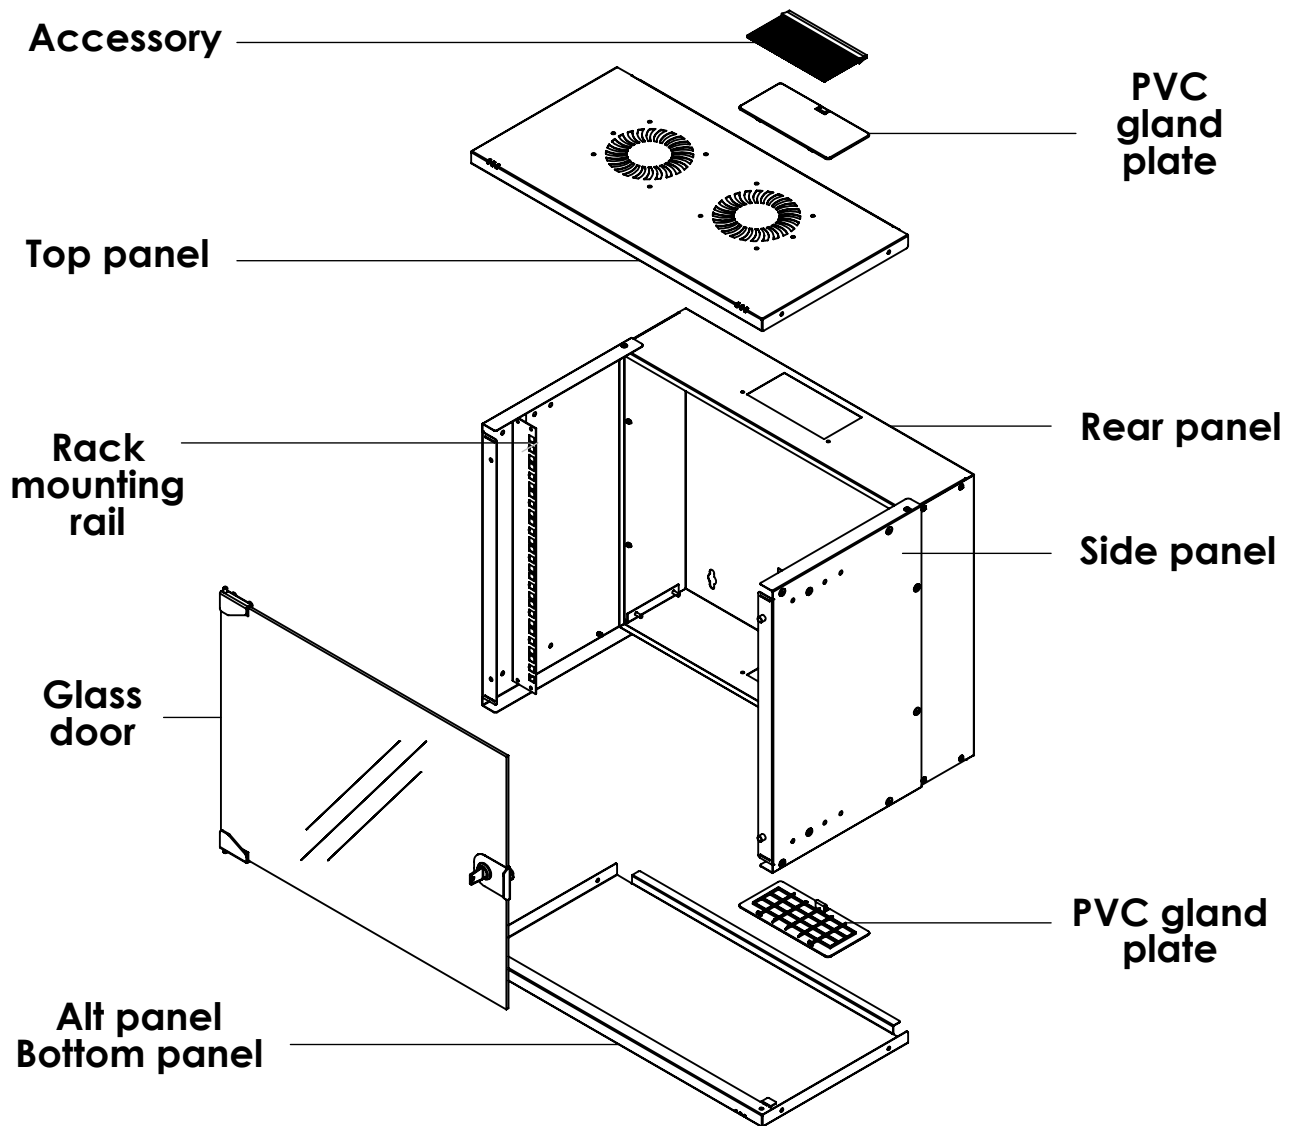

Side view

Front inside view

Rear view

Isometric views

Detail A

**19" cabinet
in the top view**

**Rack rail
mounting dimensions**

DN-49200, DN-49201, DN-49202,
DN-49203, DN-49204, DN-49205,
DN-49206, DN-49207

Isometric views

Detail A

Detail A

19" cabinet
in the top view

Rack rail
mounting dimensions

Isometric views

Detail A

**19" cabinet
in the top view**

**Rack rail
mounting dimensions**

Isometric views

19" cabinet
 in the top view

Rack rail
 mounting dimensions

Exploded view

Exploded view

Exploded view

Exploded view