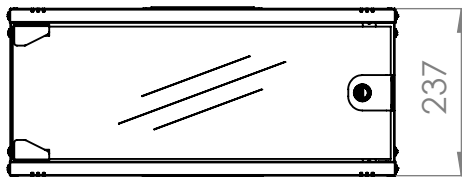

DN-49200, DN-49201, DN-49202,
DN-49203, DN-49204, DN-49205,
DN-49206, DN-49207

Top view

Bottom view

Front view

Side view

Front inside view

Rear view

DN-49200, DN-49201, DN-49202,
DN-49203, DN-49204, DN-49205,
DN-49206, DN-49207

Top view

Bottom view

Front view

Side view

Front inside view

Rear view

Top view

Bottom view

Side view

Front inside view

Rear view

Isometric views

Detail A

**19" cabinet
in the top view**

**Rack rail
mounting dimensions**

DN-49200, DN-49201, DN-49202,
DN-49203, DN-49204, DN-49205,
DN-49206, DN-49207

Isometric views

Detail A

Detail A

19" cabinet
in the top view

Rack rail
mounting dimensions

Isometric views

Detail A

**19" cabinet
in the top view**