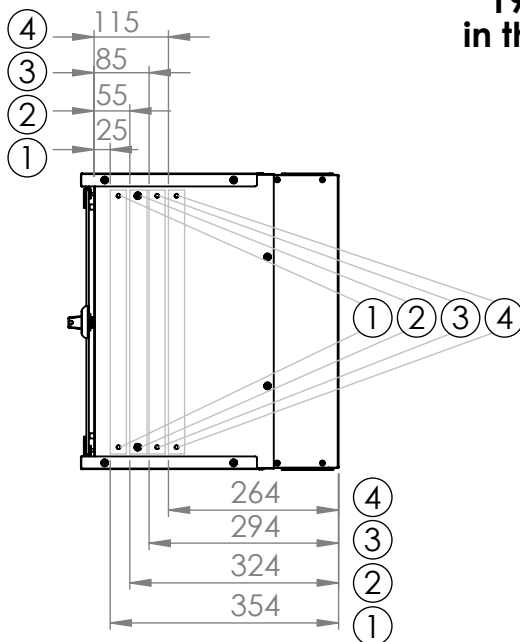

Side view

Front inside view

Rear view

Isometric views

Detail A

**19" cabinet
in the top view**

**Rack rail
mounting dimensions**

DN-49200, DN-49201, DN-49202,
DN-49203, DN-49204, DN-49205,
DN-49206, DN-49207

Isometric views

Detail A

Detail A

19" cabinet
in the top view

Rack rail
mounting dimensions

Isometric views

Detail A

**19" cabinet
in the top view**

**Rack rail
mounting dimensions**

Isometric views

19" cabinet
 in the top view

Rack rail
 mounting dimensions

Exploded view

Exploded view

Exploded view

Exploded view