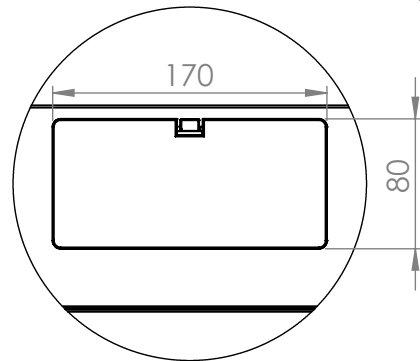

Front view

Side view

Front inside view

Rear view

DN-49200, DN-49201, DN-49202,
DN-49203, DN-49204, DN-49205,
DN-49206, DN-49207

Top view

Bottom view

Front view

Side view

Front inside view

Rear view

Isometric views

Detail A

**19" cabinet
in the top view**

**Rack rail
mounting dimensions**

DN-49200, DN-49201, DN-49202,
DN-49203, DN-49204, DN-49205,
DN-49206, DN-49207

Isometric views

Detail A

Detail A

19" cabinet
in the top view

Rack rail
mounting dimensions

Isometric views

Detail A

**19" cabinet
in the top view**

**Rack rail
mounting dimensions**

Isometric views

19" cabinet
 in the top view

Rack rail
 mounting dimensions

Exploded view

Exploded view

Exploded view

Exploded view