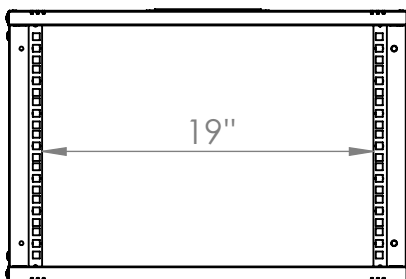

Top view

Bottom view

Front view

Side view

Front inside view

Rear view

Top view

Bottom view

Side view

Front inside view

Rear view

Isometric views

Detail A

**19" cabinet
in the top view**

**Rack rail
mounting dimensions**

DN-49200, DN-49201, DN-49202,
DN-49203, DN-49204, DN-49205,
DN-49206, DN-49207

Isometric views

Detail A

Detail A

19" cabinet
in the top view

Rack rail
mounting dimensions

Isometric views

Detail A

**19" cabinet
in the top view**

**Rack rail
mounting dimensions**

Isometric views

19" cabinet
 in the top view

Rack rail
 mounting dimensions

Exploded view

Exploded view

Exploded view

Exploded view