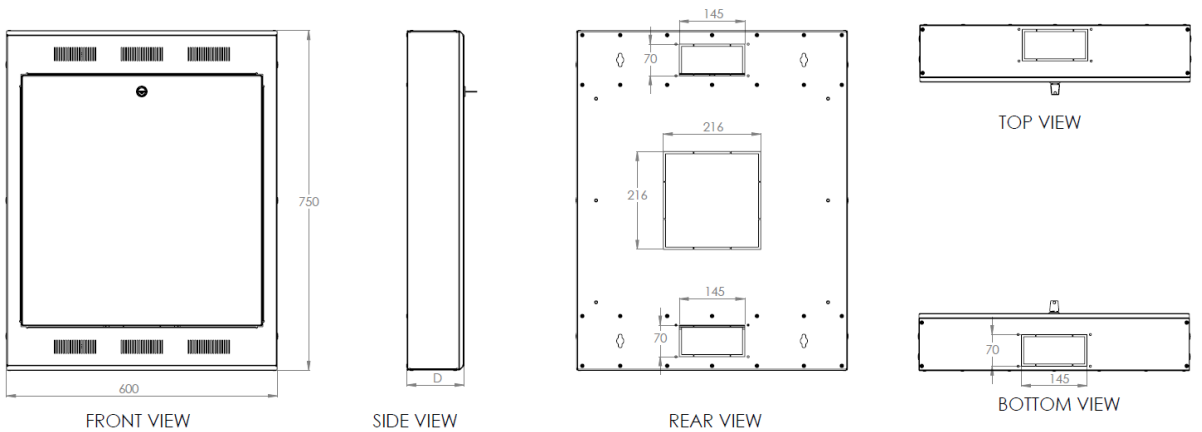

Surface Mount