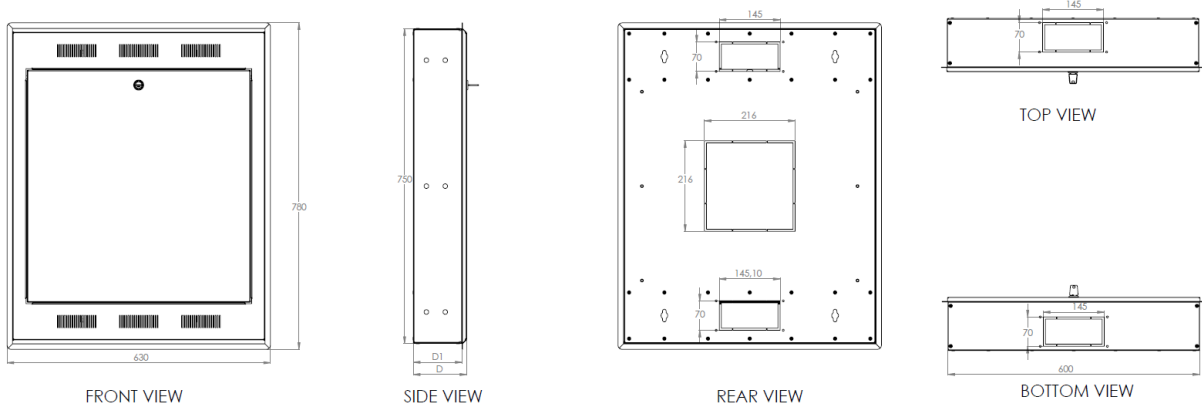

Logistic Data

Item code	Product dimensions (HxWxD)	Dimensions inner area (HxWxD)	U in inner area
DN-19 WM-FLSH-127	778x628x127 mm	750x600x116 mm	2U
DN-19 WM-FLSH-216	778x628x216 mm	750x600x205 mm	4U
DN-19 WM-SURM-127	750x600x127 mm	-	2U
DN-19 WM-SURM-216	750x600x216 mm	-	4U

Technical Drawing

Flush Mount