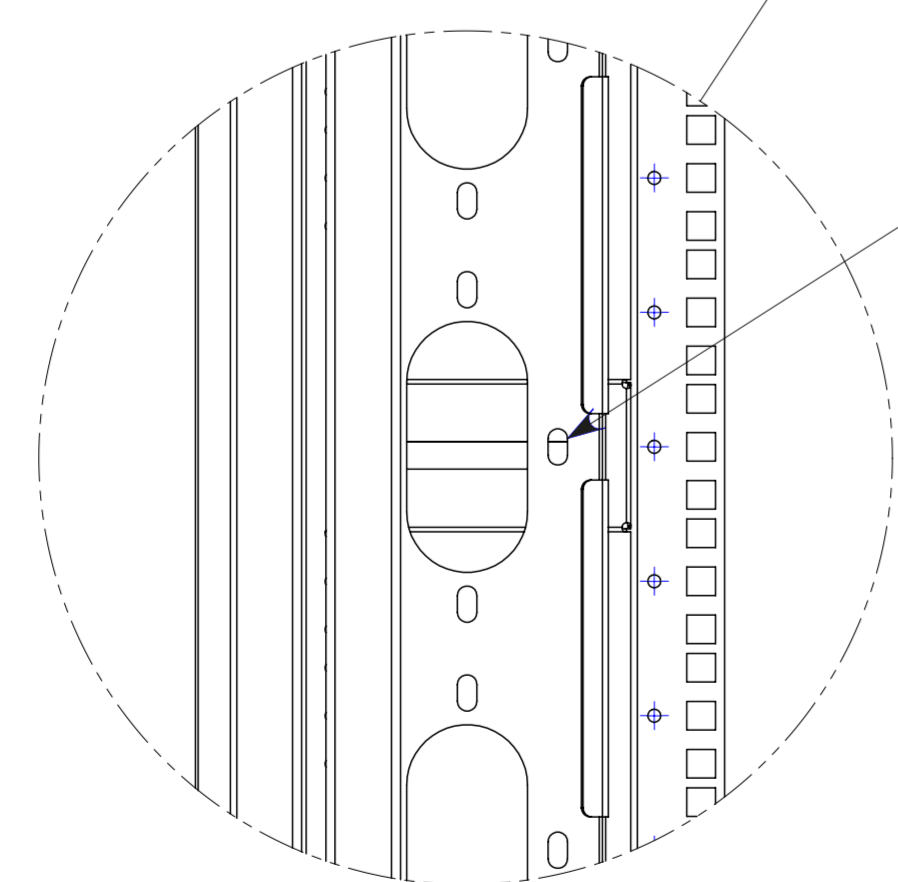

# Montageanleitung / Mounting Instruction DN-19 ORG-42U & DN-19 ORG-42U-B

Cable manager

Vertical cable manager

vertical cable manager mounting part 4 pcs

Vertical cable manager mounting hole

DETAIL A  
SCALE 2 : 5

M6x15 screw + Nut+Washers

DETAIL B  
SCALE 2 : 5