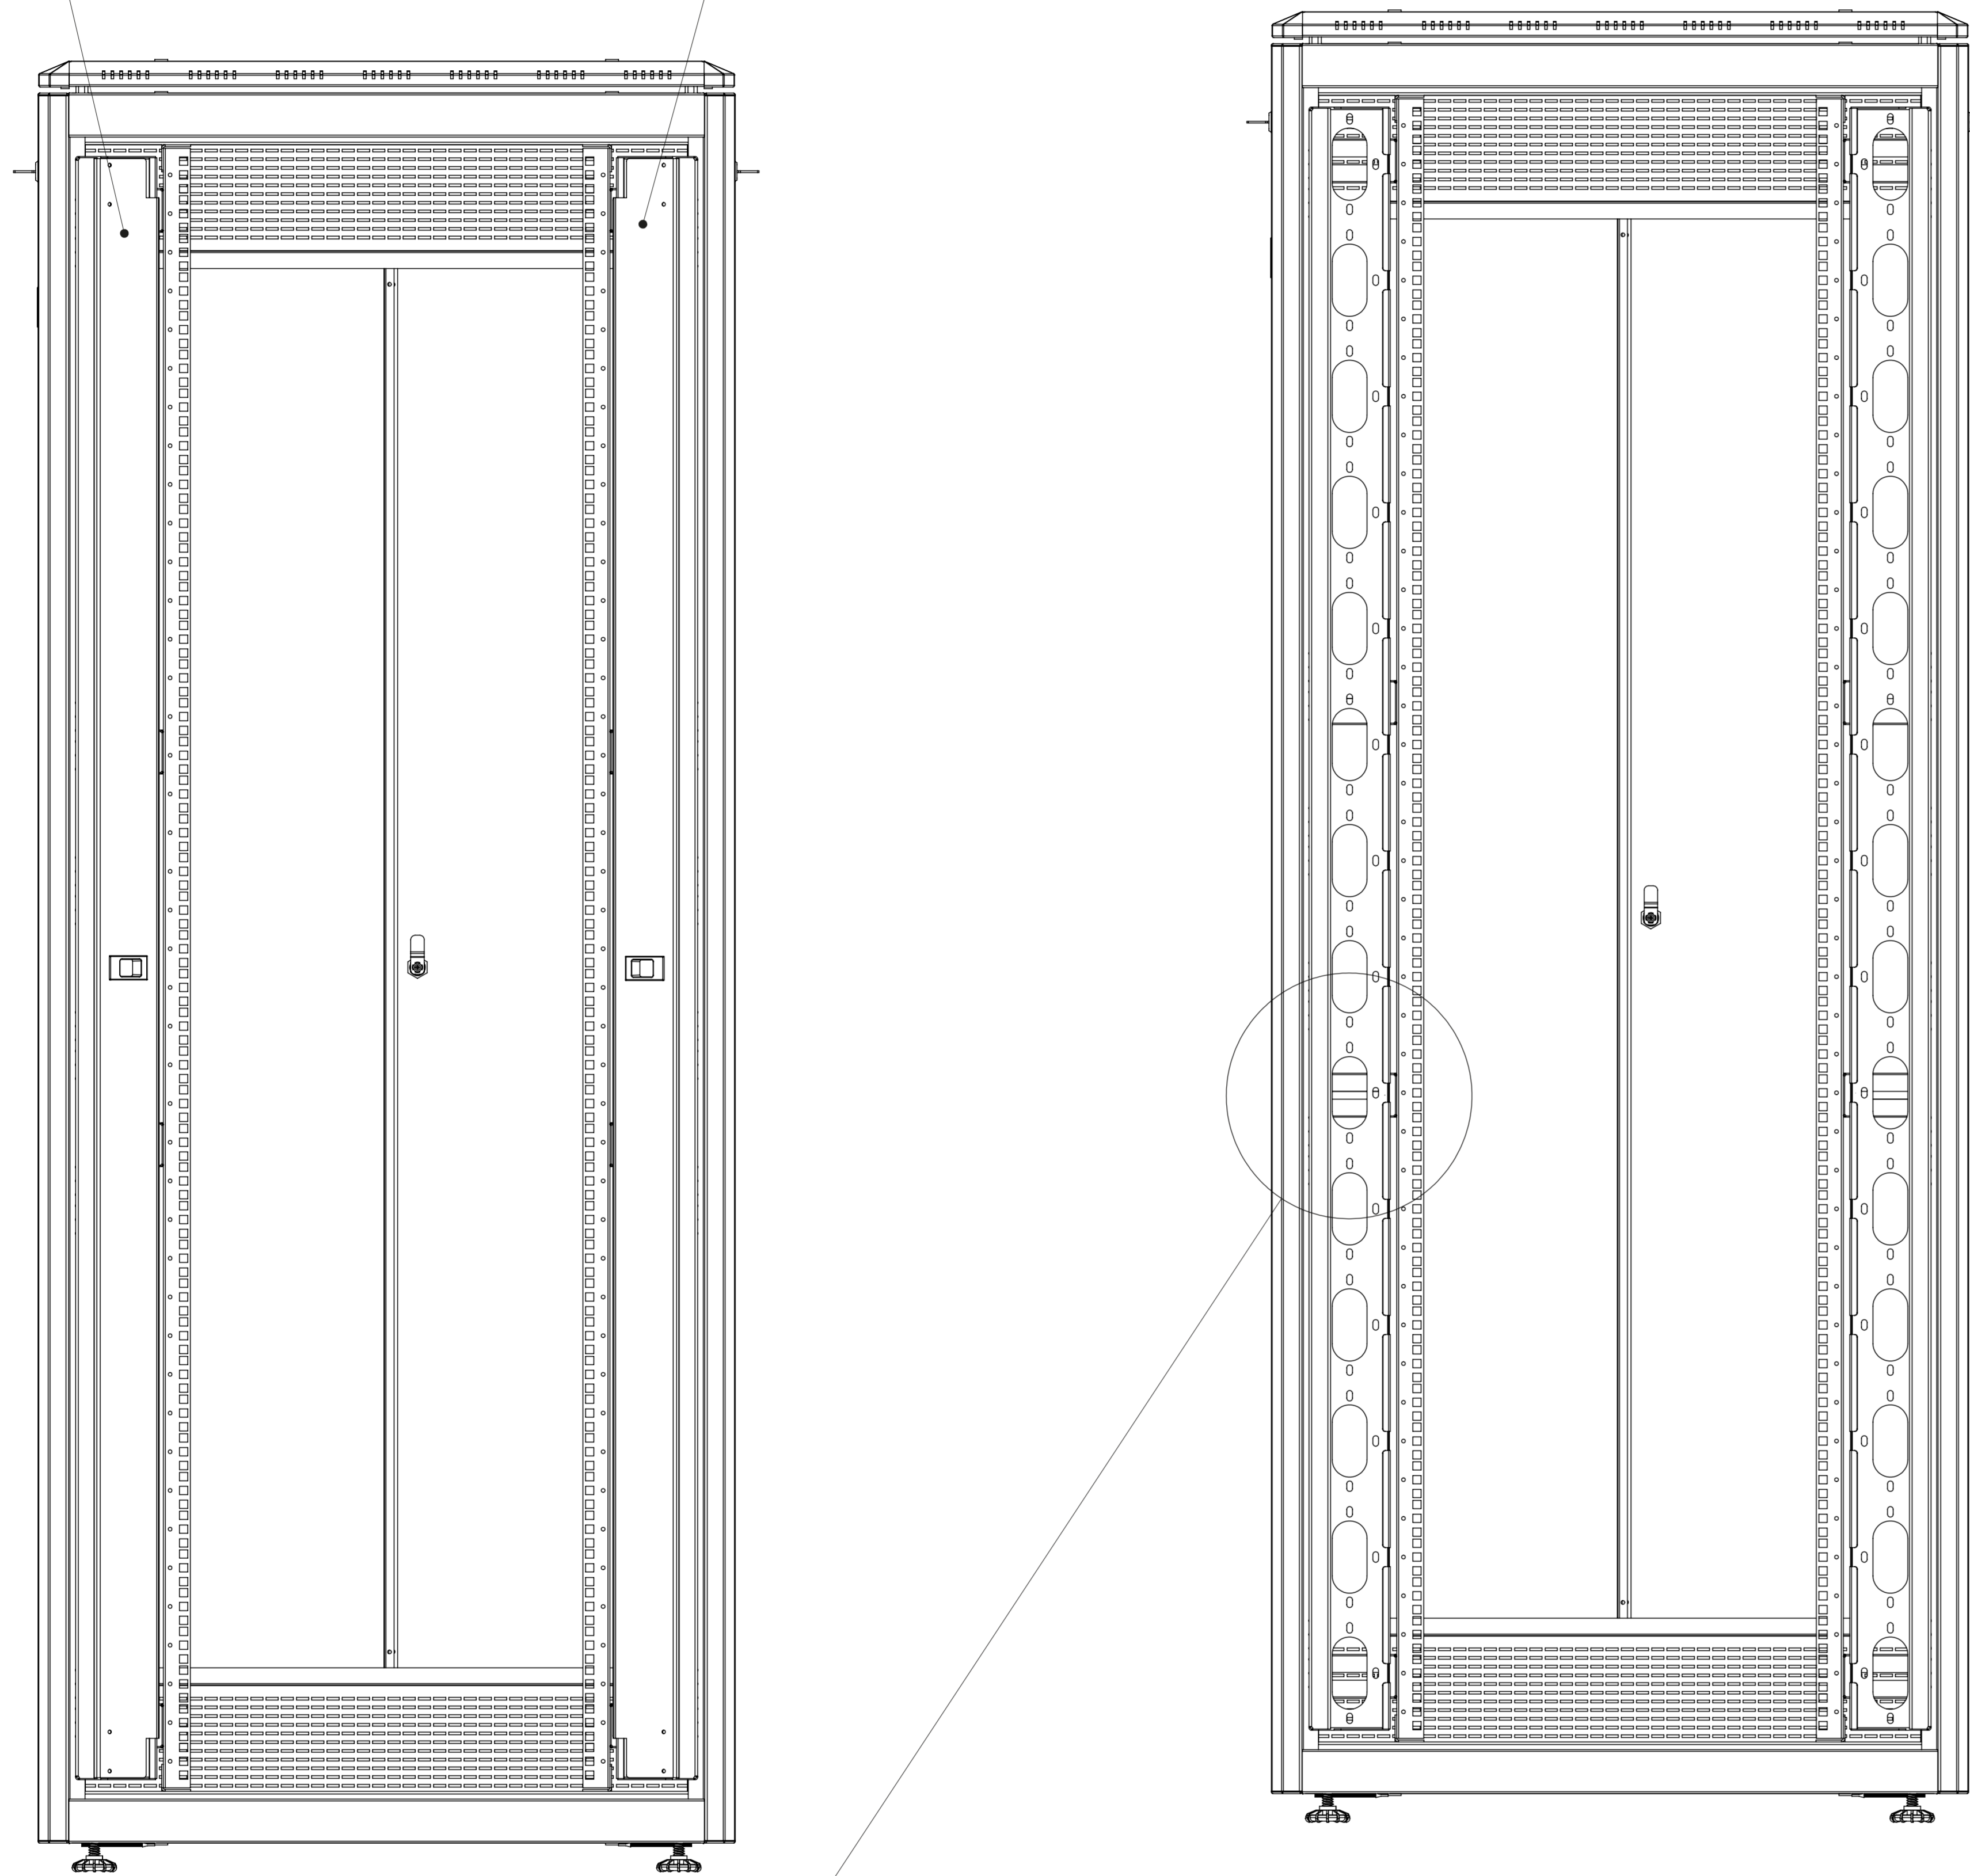

# Montageanleitung / Mounting Instruction DN-19 ORG-42U & DN-19 ORG-42U-B

Cable manager

Vertical cable manager

vertical cable manager mounting part 4 pcs

Vertical cable manager mounting hole

DETAIL A  
SCALE 2 : 5

M6x15 screw + Nut+Washers

DETAIL B  
SCALE 2 : 5