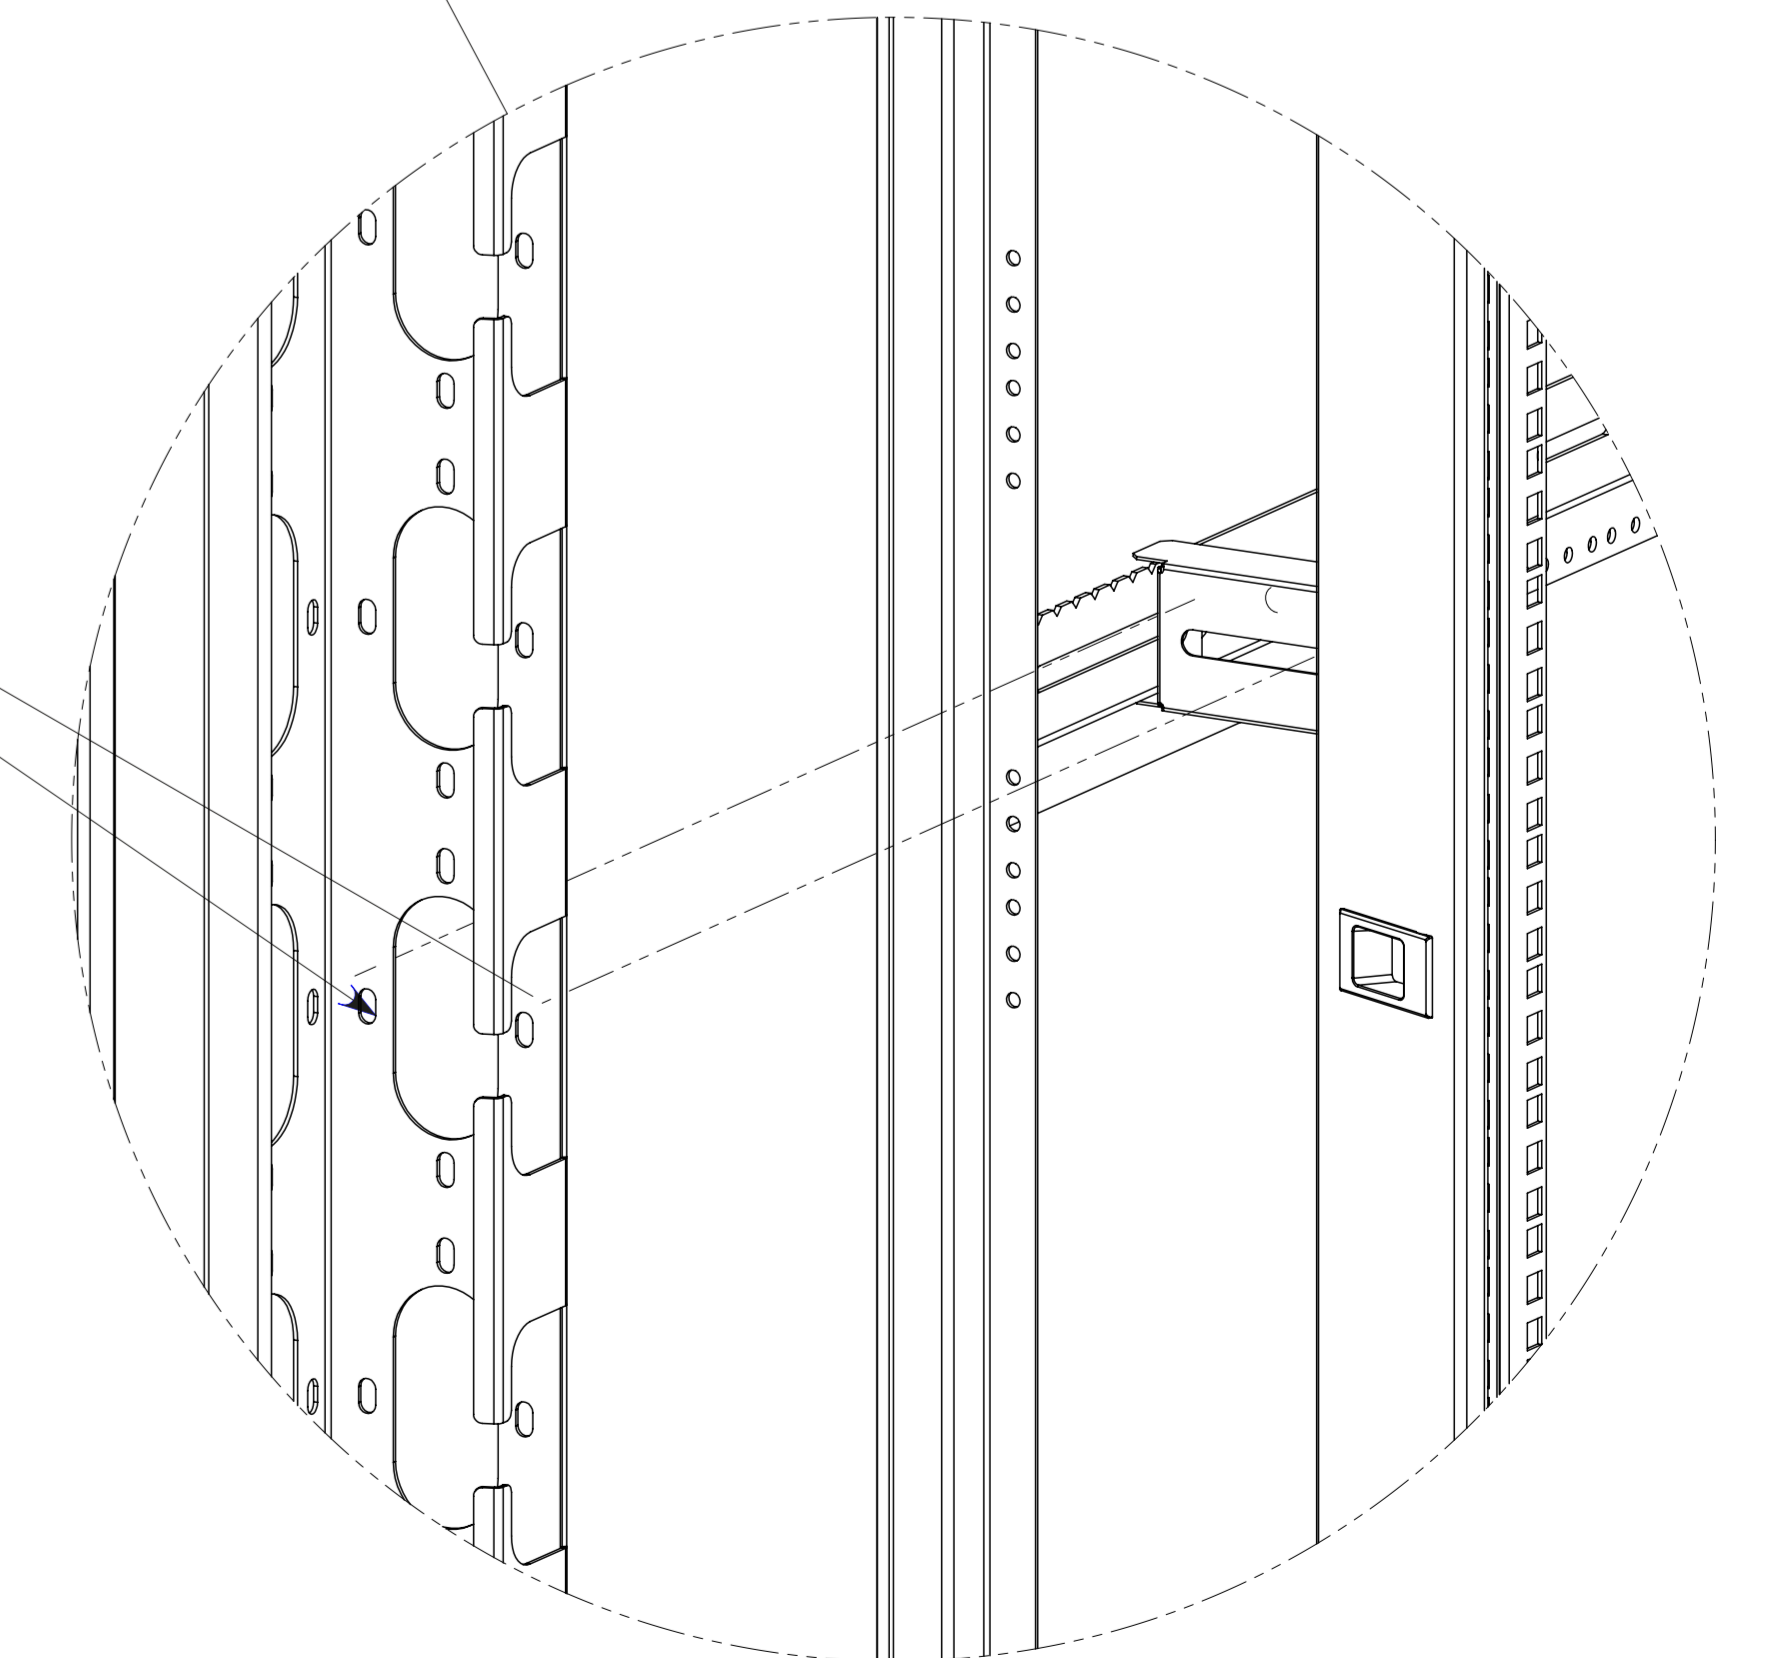

# Montageanleitung / Mounting Instruction DN-19 ORG-42U & DN-19 ORG-42U-B

Cable manager

Vertical cable manager

vertical cable manager mounting part 4 pcs

Vertical cable manager mounting hole

DETAIL A  
SCALE 2 : 5

M6x15 screw + Nut+Washers

DETAIL B  
SCALE 2 : 5