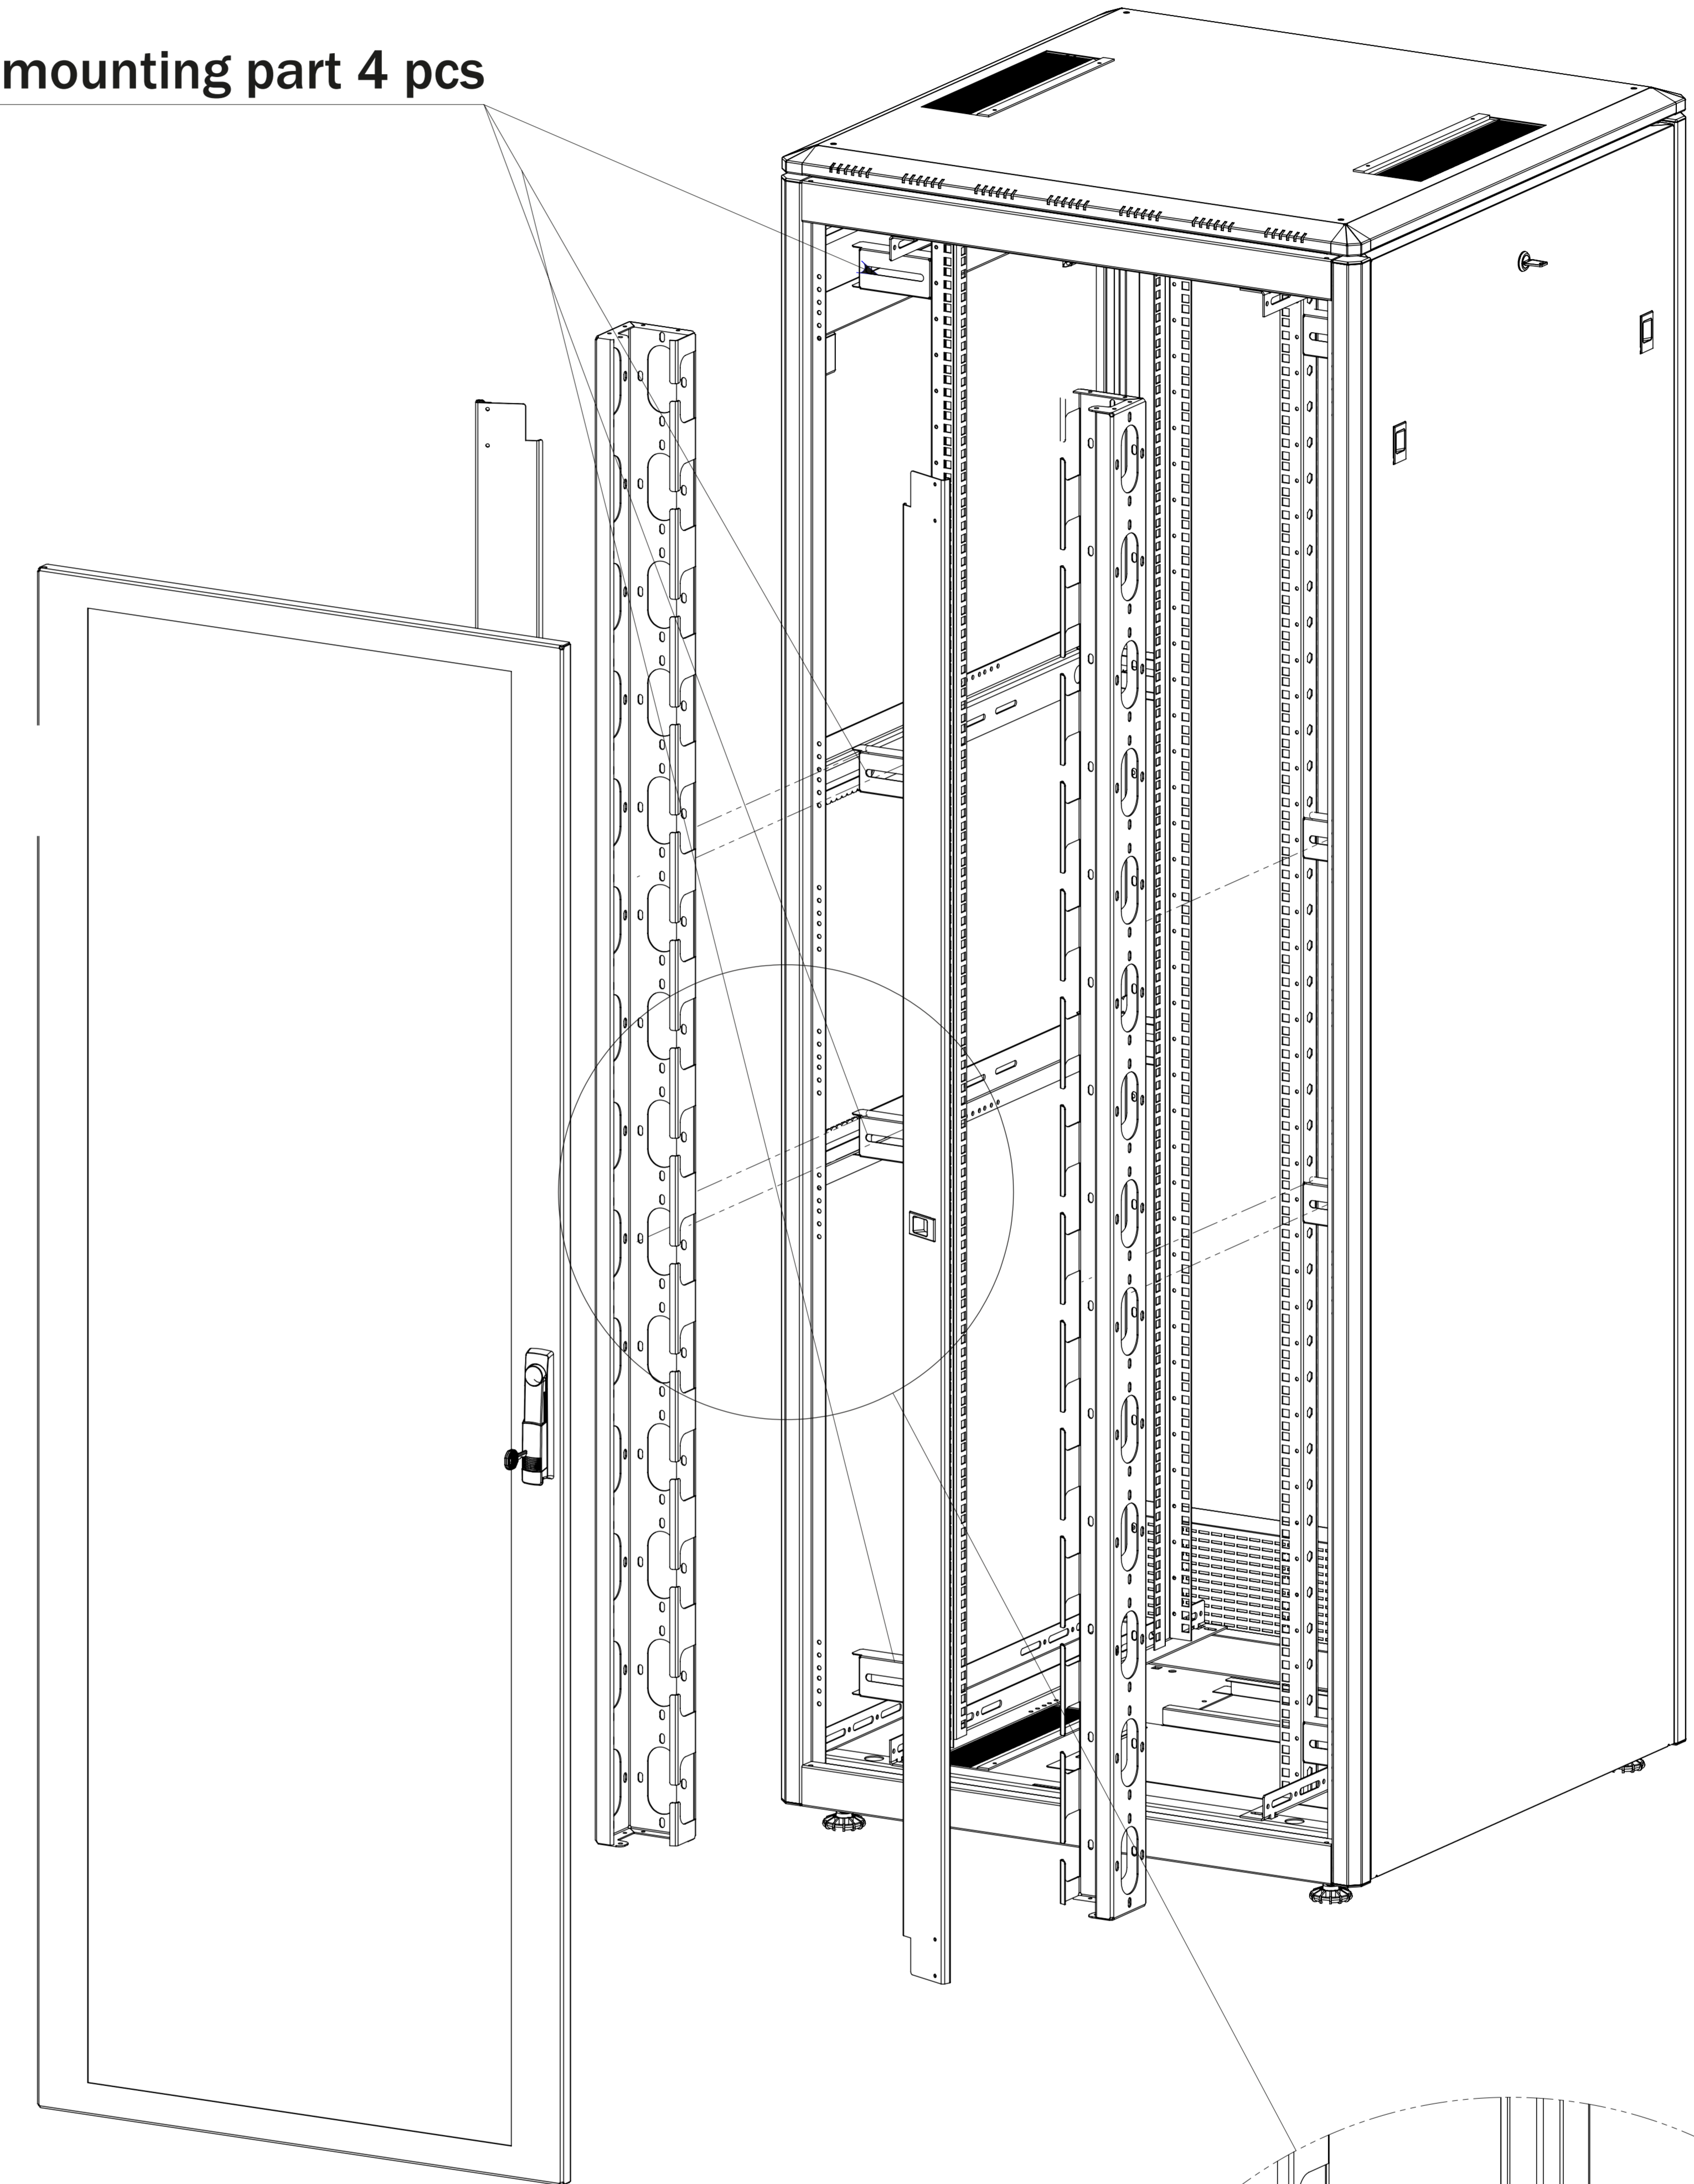

# Montageanleitung / Mounting Instruction DN-19 ORG-42U & DN-19 ORG-42U-B

Cable manager

Vertical cable manager

vertical cable manager mounting part 4 pcs

Vertical cable manager mounting hole

DETAIL A  
SCALE 2 : 5

M6x15 screw + Nut+Washers

DETAIL B  
SCALE 2 : 5