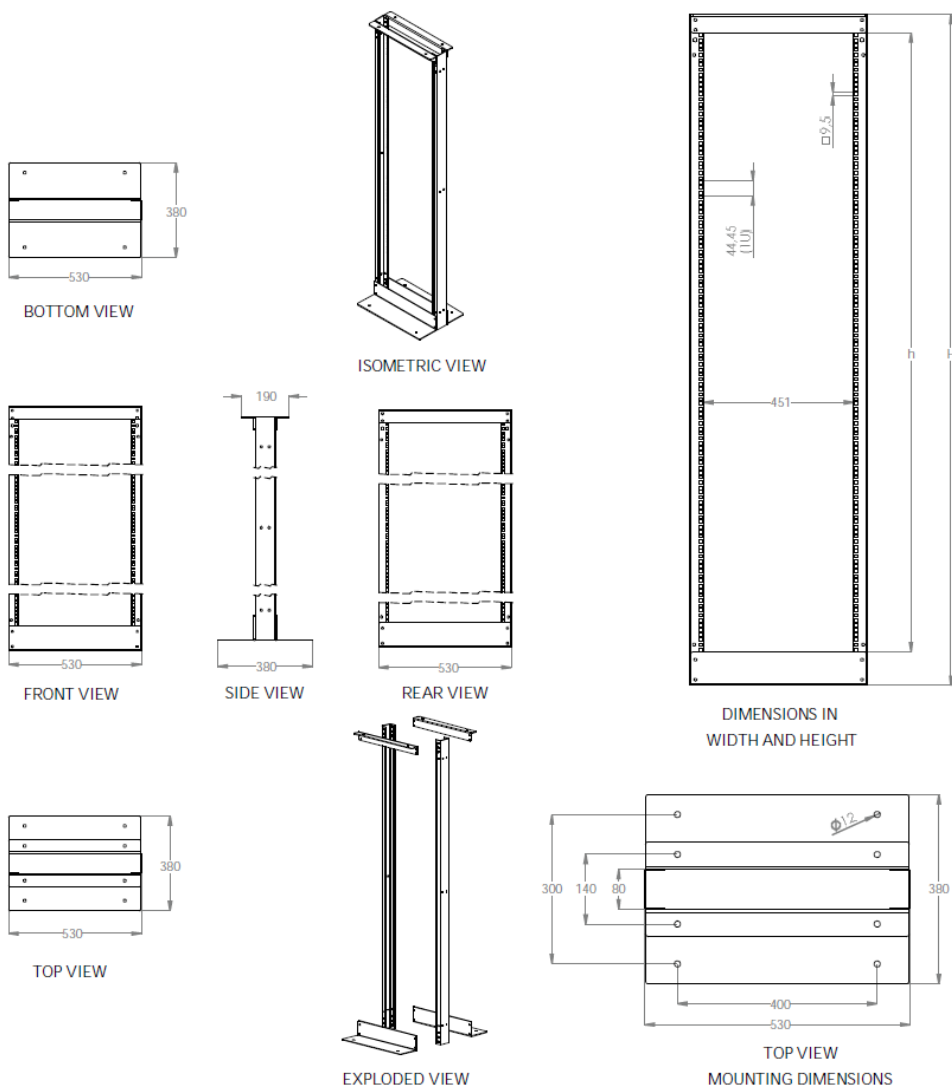

Features

- 2.0 mm strong steel material on frame system
- 4.0 mm strong steel material on top and bottom L-support connection pieces
- Load capacity: 600 kg
- Modular structure which allows universal mounting options on each profile
- incl. adjustable feet group
- Delivery in unmounted flat-pack
- Available in 5 different height units from 27U up to 48U
- Single frame or double frame option
- Double frame version is equipped with brushed cable entry on top and bottom parts
- Standard color grey (RAL 7035) and black (RAL 9005)

Open Racks - Double Frame 1070 mm depth

Item code	Height unit	Dimensions (HxWxD) in mm	Color
DN-19 42U-D-SRV	42U	2022x530x1070 mm	Grey (RAL 7035)
DN-19 42U-D-SRV-SW			Black (RAL 9005)
DN-19 45U-D-SRV	45U	2156x530x1070 mm	Grey (RAL 7035)
DN-19 45U-D-SRV-SW			Black (RAL 9005)
DN-19 48U-D-SRV	48U	2289x530x1070 mm	Grey (RAL 7035)
DN-19 48U-D-SRV-SW			Black (RAL 9005)

Technical Drawings

Single Frame - 380 mm depth

Double Frame - 870 mm depth

BOTTOM VIEW

ISOMETRIC VIEW

FRONT VIEW

SIDE VIEW

REAR VIEW

TOP VIEW

EXPLODED VIEW

DIMENSIONS
IN
WIDTH AND HEIGHT

Double Frame - 1070 mm depth