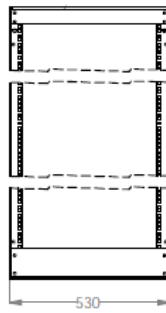

Open Racks - Double Frame 870 mm depth

Item code	Height unit	Dimensions (HxWxD) in mm	Color
DN-19 27U-D	27U	1356x530x870 mm	Grey (RAL 7035)
DN-19 27U-D-SW			Black (RAL 9005)
DN-19 36U-D	36U	1756x530x870 mm	Grey (RAL 7035)
DN-19 36U-D-SW			Black (RAL 9005)
DN-19 42U-D	42U	2022x530x870 mm	Grey (RAL 7035)
DN-19 42U-D-SW			Black (RAL 9005)

Double Frame - top & base chassis sizes when unmounted

Open rack depth version in mm	Unmounted Chassis size (WxD) in mm
870 mm	530x410 mm
1070 mm	530x610 mm

Logistic Information

Height unit	Depth in mm	Packaging dimensions (HxWxD) in mm	Net weight in kg	Gross weight in kg
27U	380 mm	1350x160x150 mm	20.0	21.0
	870 mm	1360x545x110 mm	34.2	36.0
36U	380 mm	1800x160x150 mm	22.5	23.5
	870 mm	1780x545x110 mm	38.4	40.0
42U	380 mm	2040x160x150 mm	23.5	24.0
	870 mm	2030x545x110 mm	41.0	42.0
	1070 mm	2030x545x110 mm	42.8	45.6
45U	380 mm	2200x160x150 mm	24.1	25.6
	1070 mm	2180x545x110 mm	44.1	46.5
48U	380 mm	2350x160x150 mm	24.7	26.2
	1070 mm	2295x545x110 mm	45.2	47.6

Technical Drawings

Single Frame - 380 mm depth

Double Frame - 870 mm depth

BOTTOM VIEW

ISOMETRIC VIEW

FRONT VIEW

SIDE VIEW

REAR VIEW

TOP VIEW

EXPLODED VIEW

DIMENSIONS
IN
WIDTH AND HEIGHT

Double Frame - 1070 mm depth