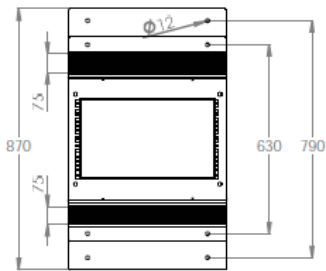

Features

- 2.0 mm strong steel material on frame system
- 4.0 mm strong steel material on top and bottom L-support connection pieces
- Load capacity: 600 kg
- Modular structure which allows universal mounting options on each profile
- incl. adjustable feet group
- Delivery in unmounted flat-pack
- Available in 5 different height units from 27U up to 48U
- Single frame or double frame option
- Double frame version is equipped with brushed cable entry on top and bottom parts
- Standard color grey (RAL 7035) and black (RAL 9005)

Double Frame - top & base chassis sizes when unmounted

Open rack depth version in mm	Unmounted Chassis size (WxD) in mm
870 mm	530x410 mm
1070 mm	530x610 mm

Logistic Information

Height unit	Depth in mm	Packaging dimensions (HxWxD) in mm	Net weight in kg	Gross weight in kg
27U	380 mm	1350x160x150 mm	20.0	21.0
	870 mm	1360x545x110 mm	34.2	36.0
36U	380 mm	1800x160x150 mm	22.5	23.5
	870 mm	1780x545x110 mm	38.4	40.0
42U	380 mm	2040x160x150 mm	23.5	24.0
	870 mm	2030x545x110 mm	41.0	42.0
	1070 mm	2030x545x110 mm	42.8	45.6
45U	380 mm	2200x160x150 mm	24.1	25.6
	1070 mm	2180x545x110 mm	44.1	46.5
48U	380 mm	2350x160x150 mm	24.7	26.2
	1070 mm	2295x545x110 mm	45.2	47.6

Technical Drawings

Single Frame - 380 mm depth

Double Frame - 870 mm depth

BOTTOM VIEW

ISOMETRIC VIEW

FRONT VIEW

SIDE VIEW

REAR VIEW

TOP VIEW

EXPLODED VIEW

DIMENSIONS
IN
WIDTH AND HEIGHT

Double Frame - 1070 mm depth