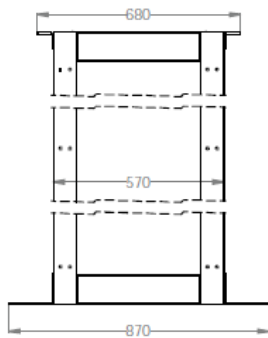

Features

- 2.0 mm strong steel material on frame system
- 4.0 mm strong steel material on top and bottom L-support connection pieces
- Load capacity: 600 kg
- Modular structure which allows universal mounting options on each profile
- incl. adjustable feet group
- Delivery in unmounted flat-pack
- Available in 5 different height units from 27U up to 48U
- Single frame or double frame option
- Double frame version is equipped with brushed cable entry on top and bottom parts
- Standard color grey (RAL 7035) and black (RAL 9005)

Double Frame - top & base chassis sizes when unmounted

Open rack depth version in mm	Unmounted Chassis size (WxD) in mm
870 mm	530x410 mm
1070 mm	530x610 mm

Logistic Information

Height unit	Depth in mm	Packaging dimensions (HxWxD) in mm	Net weight in kg	Gross weight in kg
27U	380 mm	1350x160x150 mm	20.0	21.0
	870 mm	1360x545x110 mm	34.2	36.0
36U	380 mm	1800x160x150 mm	22.5	23.5
	870 mm	1780x545x110 mm	38.4	40.0
42U	380 mm	2040x160x150 mm	23.5	24.0
	870 mm	2030x545x110 mm	41.0	42.0
	1070 mm	2030x545x110 mm	42.8	45.6
45U	380 mm	2200x160x150 mm	24.1	25.6
	1070 mm	2180x545x110 mm	44.1	46.5
48U	380 mm	2350x160x150 mm	24.7	26.2
	1070 mm	2295x545x110 mm	45.2	47.6

Technical Drawings

Single Frame - 380 mm depth

Double Frame - 870 mm depth

BOTTOM VIEW

ISOMETRIC VIEW

FRONT VIEW

SIDE VIEW

REAR VIEW

TOP VIEW

EXPLODED VIEW

DIMENSIONS
IN
WIDTH AND HEIGHT

Double Frame - 1070 mm depth