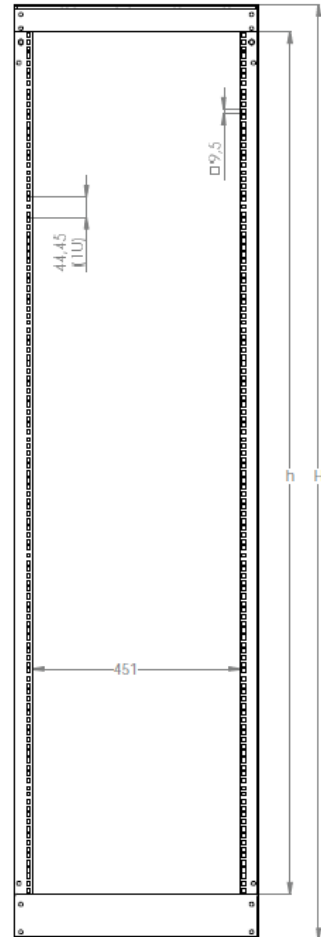

Open Racks - Double Frame 1070 mm depth

Item code	Height unit	Dimensions (HxWxD) in mm	Color
DN-19 42U-D-SRV	42U	2022x530x1070 mm	Grey (RAL 7035)
DN-19 42U-D-SRV-SW			Black (RAL 9005)
DN-19 45U-D-SRV	45U	2156x530x1070 mm	Grey (RAL 7035)
DN-19 45U-D-SRV-SW			Black (RAL 9005)
DN-19 48U-D-SRV	48U	2289x530x1070 mm	Grey (RAL 7035)
DN-19 48U-D-SRV-SW			Black (RAL 9005)

Double Frame - top & base chassis sizes when unmounted

Open rack depth version in mm	Unmounted Chassis size (WxD) in mm
870 mm	530x410 mm
1070 mm	530x610 mm

Logistic Information

Height unit	Depth in mm	Packaging dimensions (HxWxD) in mm	Net weight in kg	Gross weight in kg
27U	380 mm	1350x160x150 mm	20.0	21.0
	870 mm	1360x545x110 mm	34.2	36.0
36U	380 mm	1800x160x150 mm	22.5	23.5
	870 mm	1780x545x110 mm	38.4	40.0
42U	380 mm	2040x160x150 mm	23.5	24.0
	870 mm	2030x545x110 mm	41.0	42.0
	1070 mm	2030x545x110 mm	42.8	45.6
45U	380 mm	2200x160x150 mm	24.1	25.6
	1070 mm	2180x545x110 mm	44.1	46.5
48U	380 mm	2350x160x150 mm	24.7	26.2
	1070 mm	2295x545x110 mm	45.2	47.6

Technical Drawings

Single Frame - 380 mm depth

Double Frame - 870 mm depth

BOTTOM VIEW

ISOMETRIC VIEW

FRONT VIEW

SIDE VIEW

REAR VIEW

TOP VIEW

EXPLODED VIEW

DIMENSIONS
IN
WIDTH AND HEIGHT

Double Frame - 1070 mm depth