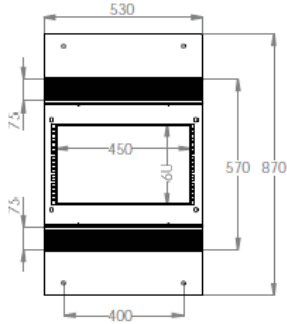

Features

- 2.0 mm strong steel material on frame system
- 4.0 mm strong steel material on top and bottom L-support connection pieces
- Load capacity: 600 kg
- Modular structure which allows universal mounting options on each profile
- incl. adjustable feet group
- Delivery in unmounted flat-pack
- Available in 5 different height units from 27U up to 48U
- Single frame or double frame option
- Double frame version is equipped with brushed cable entry on top and bottom parts
- Standard color grey (RAL 7035) and black (RAL 9005)

Double Frame - top & base chassis sizes when unmounted

Open rack depth version in mm	Unmounted Chassis size (WxD) in mm
870 mm	530x410 mm
1070 mm	530x610 mm

Logistic Information

Height unit	Depth in mm	Packaging dimensions (HxWxD) in mm	Net weight in kg	Gross weight in kg
27U	380 mm	1350x160x150 mm	20.0	21.0
	870 mm	1360x545x110 mm	34.2	36.0
36U	380 mm	1800x160x150 mm	22.5	23.5
	870 mm	1780x545x110 mm	38.4	40.0
42U	380 mm	2040x160x150 mm	23.5	24.0
	870 mm	2030x545x110 mm	41.0	42.0
	1070 mm	2030x545x110 mm	42.8	45.6
45U	380 mm	2200x160x150 mm	24.1	25.6
	1070 mm	2180x545x110 mm	44.1	46.5
48U	380 mm	2350x160x150 mm	24.7	26.2
	1070 mm	2295x545x110 mm	45.2	47.6

Technical Drawings

Single Frame - 380 mm depth

Double Frame - 870 mm depth

BOTTOM VIEW

ISOMETRIC VIEW

FRONT VIEW

SIDE VIEW

REAR VIEW

TOP VIEW

EXPLODED VIEW

DIMENSIONS
IN
WIDTH AND HEIGHT

Double Frame - 1070 mm depth