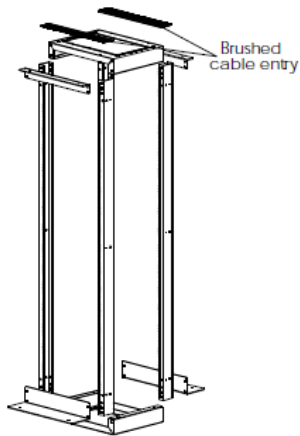

Features

- 2.0 mm strong steel material on frame system
- 4.0 mm strong steel material on top and bottom L-support connection pieces
- Load capacity: 600 kg
- Modular structure which allows universal mounting options on each profile
- incl. adjustable feet group
- Delivery in unmounted flat-pack
- Available in 5 different height units from 27U up to 48U
- Single frame or double frame option
- Double frame version is equipped with brushed cable entry on top and bottom parts
- Standard color grey (RAL 7035) and black (RAL 9005)

Double Frame - top & base chassis sizes when unmounted

Open rack depth version in mm	Unmounted Chassis size (WxD) in mm
870 mm	530x410 mm
1070 mm	530x610 mm

Logistic Information

Height unit	Depth in mm	Packaging dimensions (HxWxD) in mm	Net weight in kg	Gross weight in kg
27U	380 mm	1350x160x150 mm	20.0	21.0
	870 mm	1360x545x110 mm	34.2	36.0
36U	380 mm	1800x160x150 mm	22.5	23.5
	870 mm	1780x545x110 mm	38.4	40.0
42U	380 mm	2040x160x150 mm	23.5	24.0
	870 mm	2030x545x110 mm	41.0	42.0
	1070 mm	2030x545x110 mm	42.8	45.6
45U	380 mm	2200x160x150 mm	24.1	25.6
	1070 mm	2180x545x110 mm	44.1	46.5
48U	380 mm	2350x160x150 mm	24.7	26.2
	1070 mm	2295x545x110 mm	45.2	47.6

Technical Drawings

Single Frame - 380 mm depth

Double Frame - 870 mm depth

BOTTOM VIEW

ISOMETRIC VIEW

FRONT VIEW

SIDE VIEW

REAR VIEW

TOP VIEW

EXPLODED VIEW

DIMENSIONS
IN
WIDTH AND HEIGHT

Double Frame - 1070 mm depth