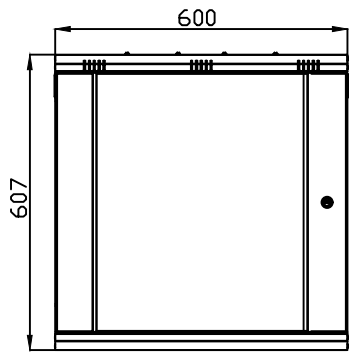

DN-19 12U-6/6-EC

(4016032221753)

DN-19 12U-6/6-EC-SW

(4016032257820)

Front View

Front View
Without the Door

Side View

Rear View

Bottom View

Top View

Opening Angle
Of Door

Isometric View