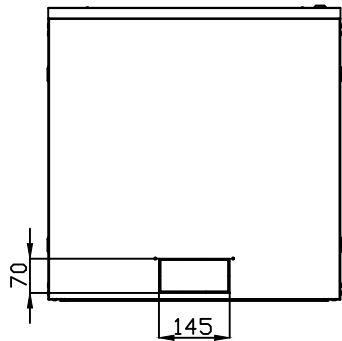

DN-19 12U-6/6-EC

(4016032221753)

DN-19 12U-6/6-EC-SW

(4016032257820)

Front View

Front View
Without the Door

Side View

Rear View

Bottom View

Top View

Opening Angle
Of Door

Isometric View