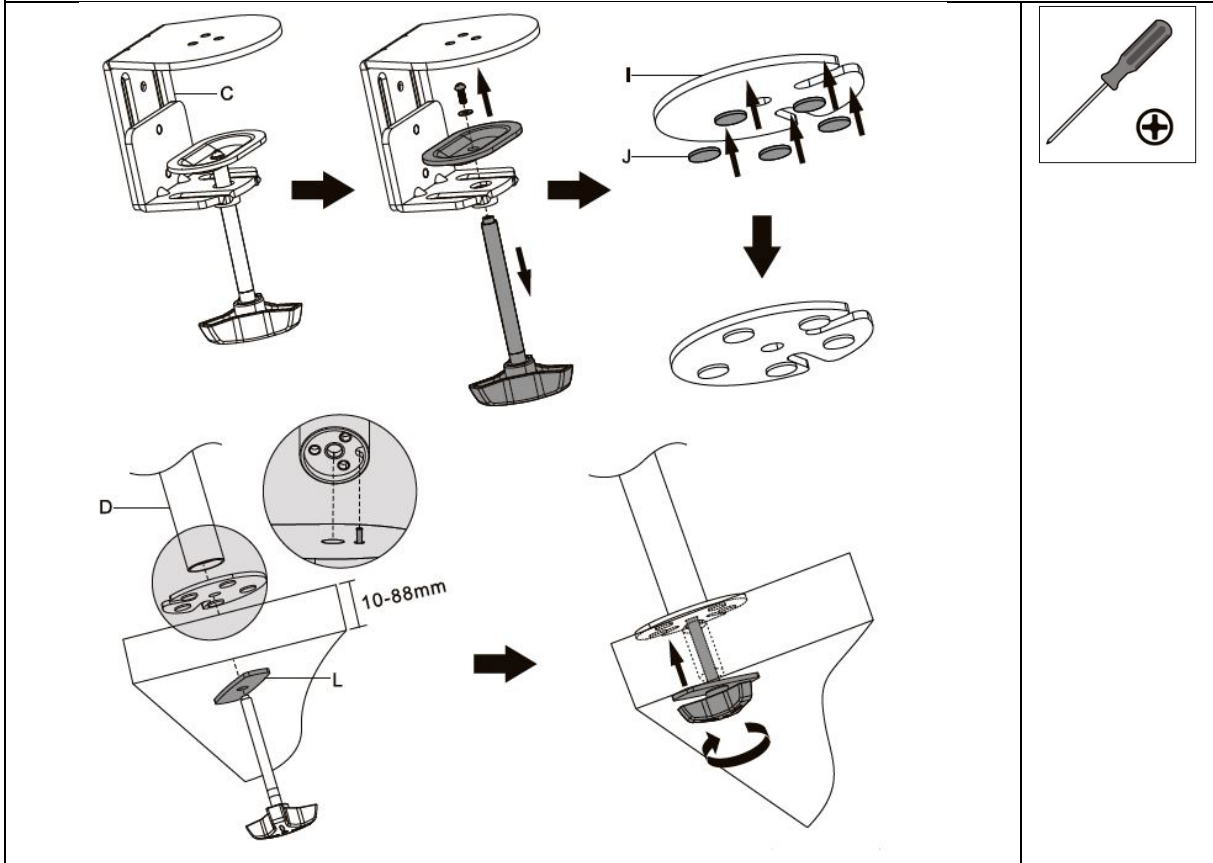

2. Technical Features

Description	Monitor Vertical Mount
Suitable	For (curved) monitors up to 32" / 8 kg max.
VESA compatibility	75 x 75, 100 x 100, can be fixed/released by means of a screw during mounting and dismounting
Mounting options	2, both table clamp and pass-through rod
Housing	Steel, plastic

Monitor mount	Tilt: -45°/+45°, Swivel: -45°/+45°, Front panel rotation range: -180°/+180°
Surface	Powder coating
Color	Black, matte
Weight	4,2 kg

3. Package content

- 1 x Universal Dual Monitor Stand, vertical
- 1 x Assembly instructions
- 1 x Mounting material:

2 x A	
2 x B	
1 x C	
1 x D	
1 x E	
1 x F	
1 x G	
1 x H	
1 x I	
1 x J	
1x K	
1 x L	
1 x M	
1 x N 3 mm	

1x O 4 mm	
1 x P 6 mm	

M4 x 12 (x 8), M-A	
M4 x 16 (x 8), M-B	
M5 x 12 (x 8), M-C	
M5 x 16 (x8), M-D	
D5 (x 8), M-E	
M-F (x 8)	

4. Mounting Instruction

2.a)

2.b)

3.)

4.)

5.a)

5.b)

6.)