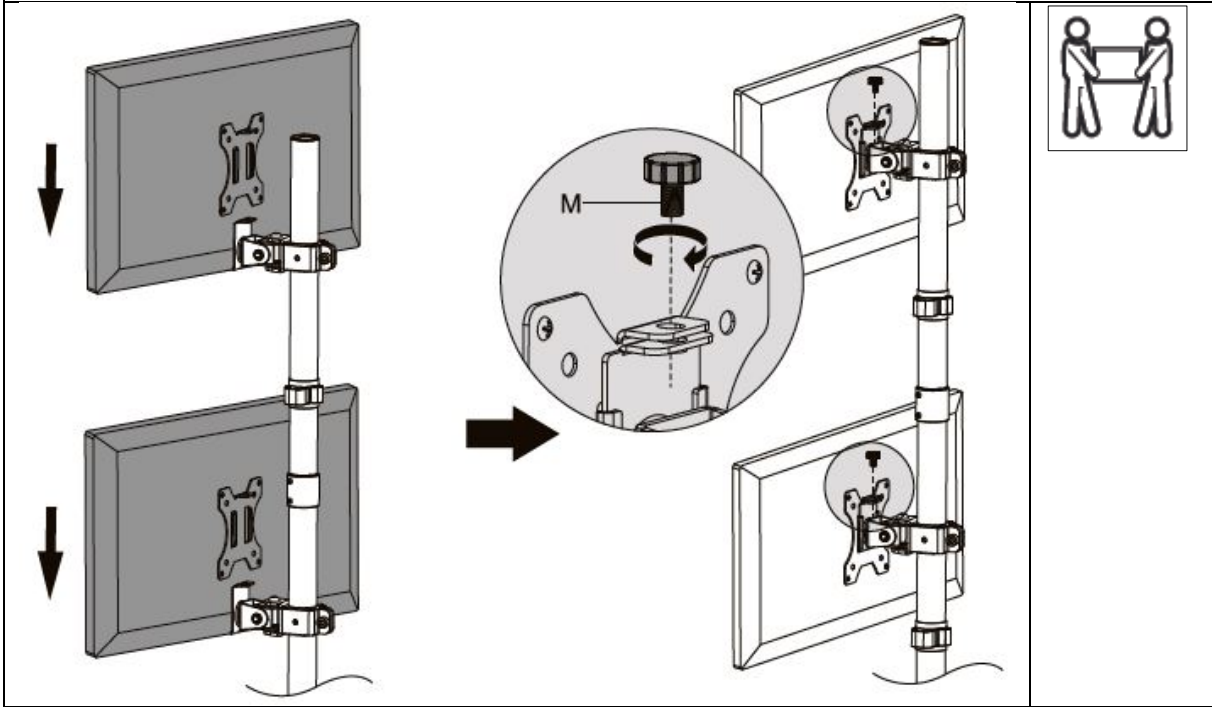

2. Technical Features

Description	Monitor Vertical Mount
Suitable	For (curved) monitors up to 32" / 8 kg max.
VESA compatibility	75 x 75, 100 x 100, can be fixed/released by means of a screw during mounting and dismounting
Mounting options	2, both table clamp and pass-through rod
Housing	Steel, plastic

4. Mounting Instruction

2.a)

2.b)

3.)

4.)

5.a)

5.b)

6.)