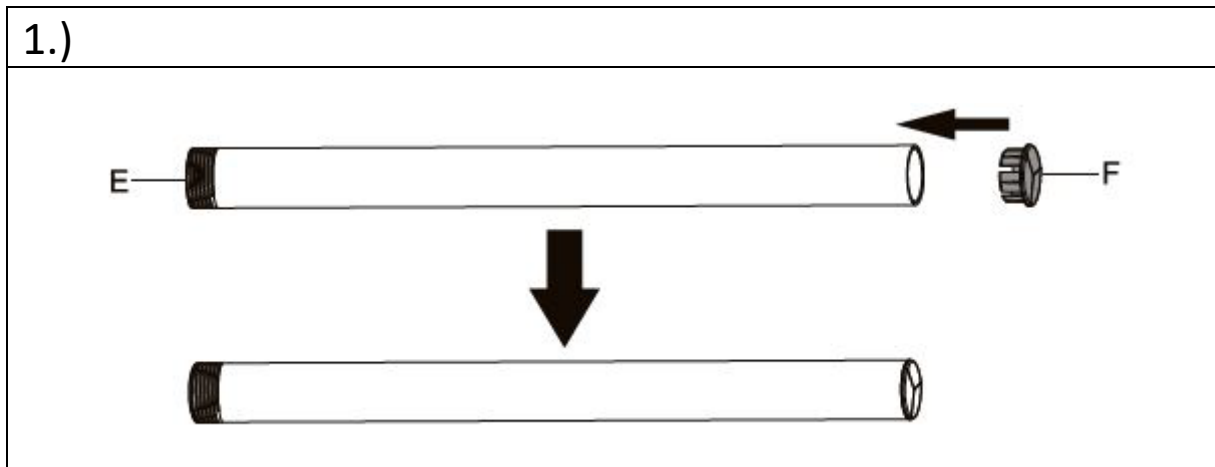

1x O 4 mm	
1 x P 6 mm	

M4 x 12 (x 8), M-A	
M4 x 16 (x 8), M-B	
M5 x 12 (x 8), M-C	
M5 x 16 (x8), M-D	
D5 (x 8), M-E	
M-F (x 8)	

4. Mounting Instruction