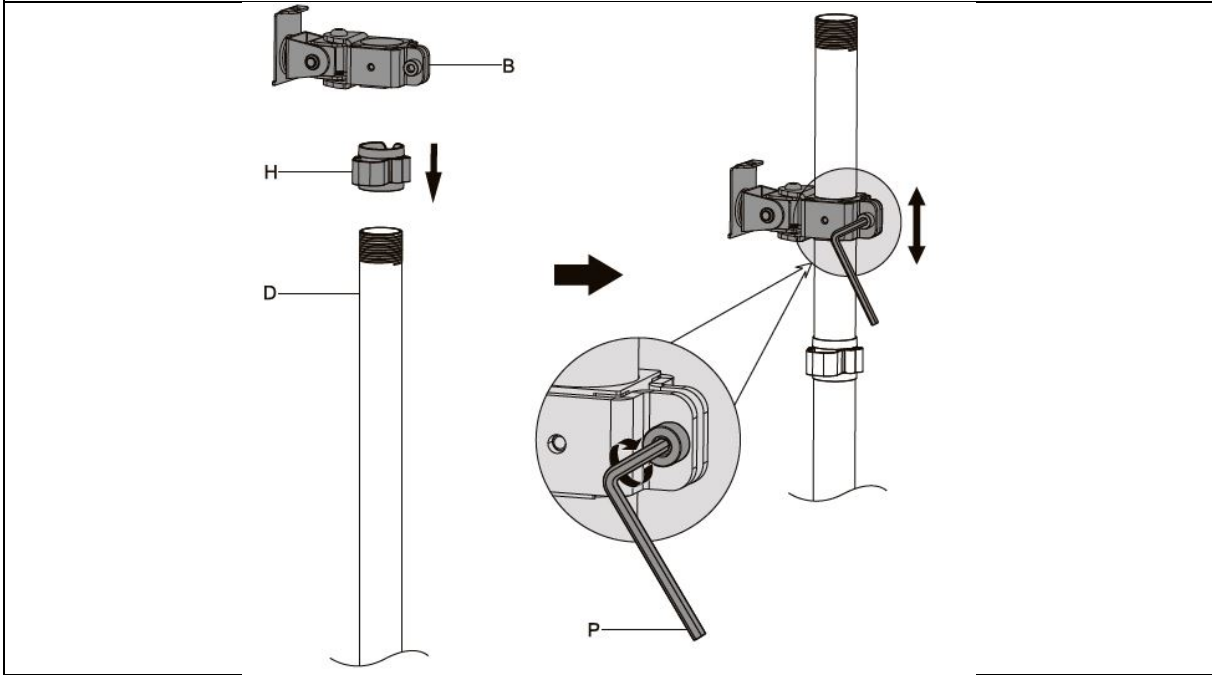

2. Technical Features

Description	Monitor Vertical Mount
Suitable	For (curved) monitors up to 32" / 8 kg max.
VESA compatibility	75 x 75, 100 x 100, can be fixed/released by means of a screw during mounting and dismounting
Mounting options	2, both table clamp and pass-through rod
Housing	Steel, plastic

4. Mounting Instruction

2.a)

2.b)

3.)

4.)

5.a)

5.b)

6.)