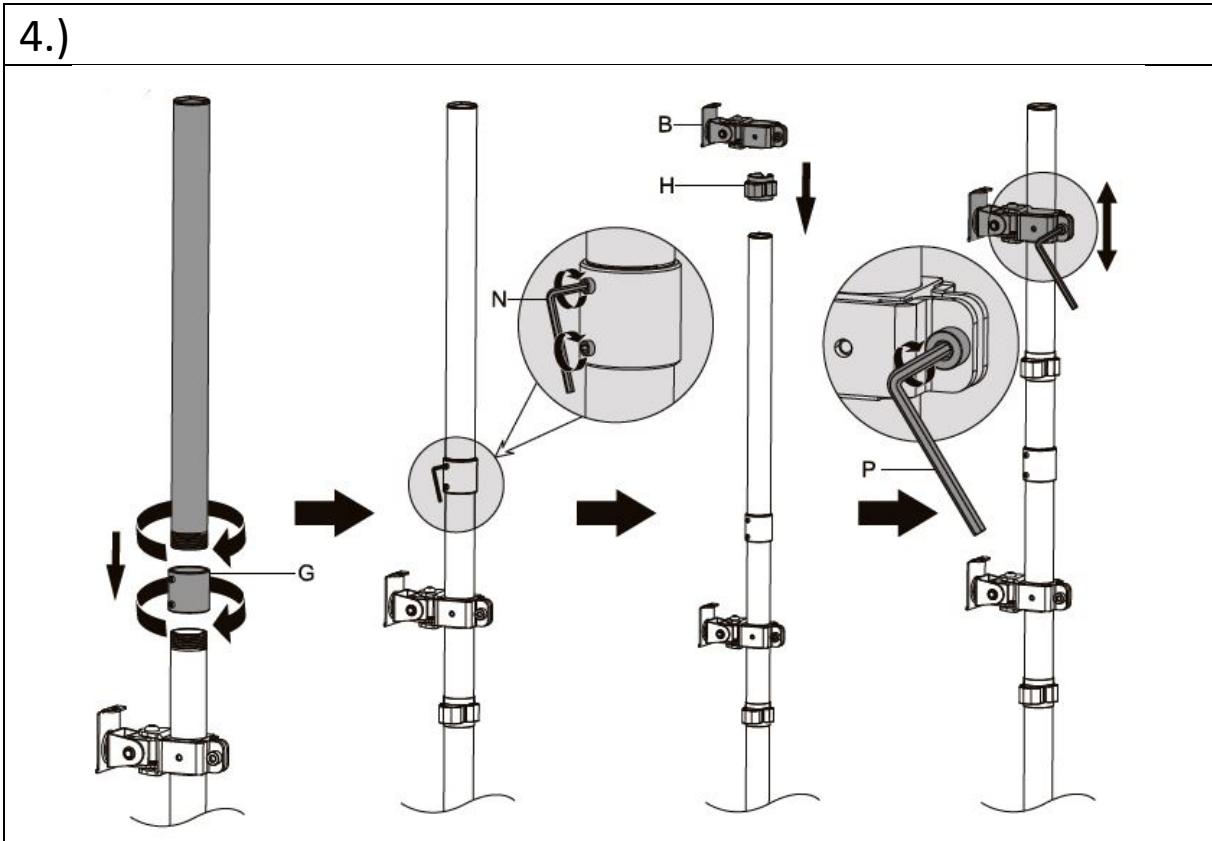

2. Technical Features

Description	Monitor Vertical Mount
Suitable	For (curved) monitors up to 32" / 8 kg max.
VESA compatibility	75 x 75, 100 x 100, can be fixed/released by means of a screw during mounting and dismounting
Mounting options	2, both table clamp and pass-through rod
Housing	Steel, plastic

Monitor mount	Tilt: -45°/+45°, Swivel: -45°/+45°, Front panel rotation range: -180°/+180°
Surface	Powder coating
Color	Black, matte
Weight	4,2 kg

3. Package content

- 1 x Universal Dual Monitor Stand, vertical
- 1 x Assembly instructions
- 1 x Mounting material:

4. Mounting Instruction

2.a)

2.b)

3.)

4.)

5.a)

5.b)

6.)