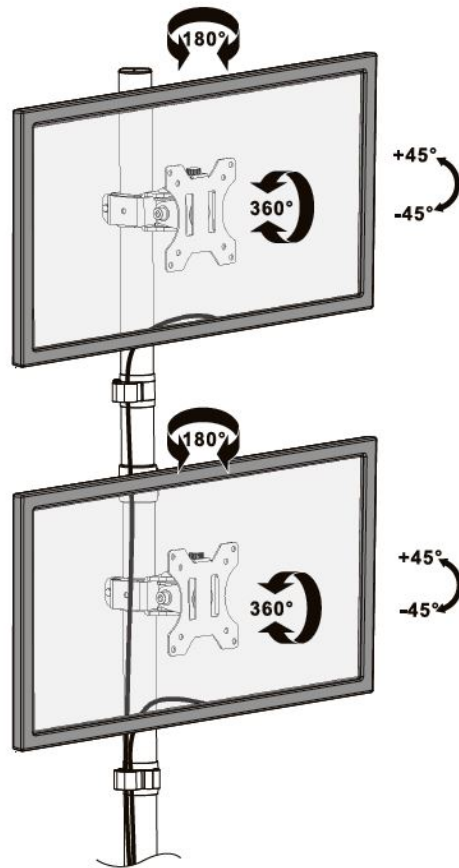

10.)

www.assmann.com

Assmann Electronic GmbH

Auf dem Schüffel 3

58513 Lüdenscheid,

Germany