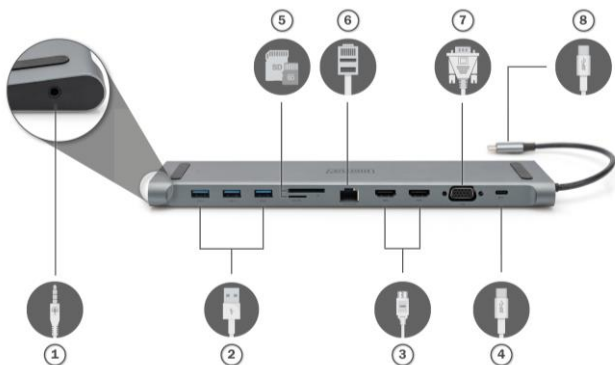

5. Connection Diagram

1	audio connection	5	SD card & MicroSD
2	USB 3.0	6	Ethernet interface
3	HDMI	7	VGA connection
4	USB-C™ connection	8	USB-C™ plug