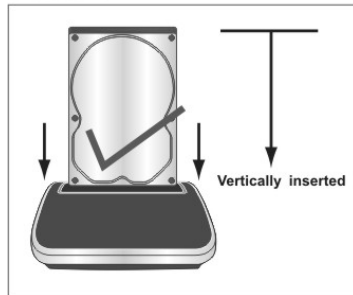

5. Hi-speed USB 2.0 HUB

★ Back

★ Disk Installation

Install 2.5" HDD

Install 3.5" HDD

CORRECT

INCORRECT