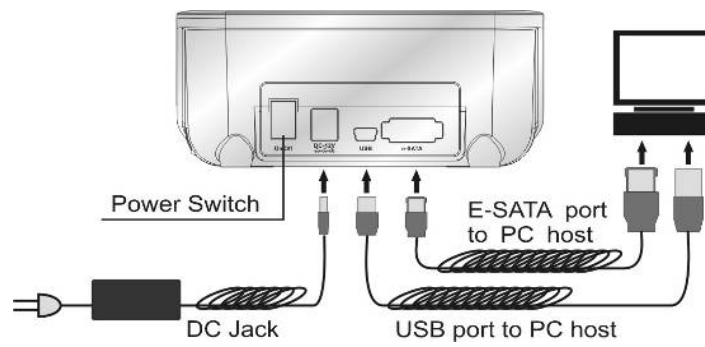

Hardware Installation

★ Top

1. SATA connector

2. Power LED

3. For 2.5" HDD

4. For 3.5" HDD

5. Hi-speed USB 2.0 HUB

★ Back