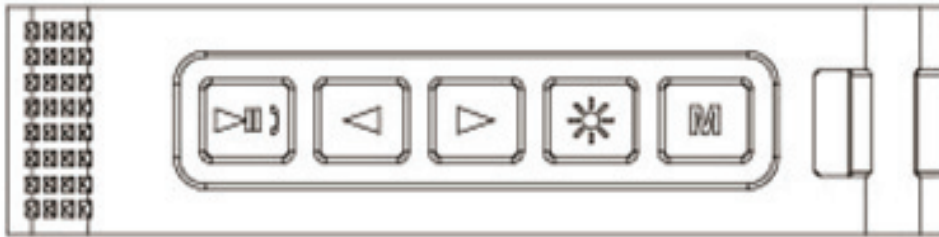

SLOT AND KEYS

A. KEYS