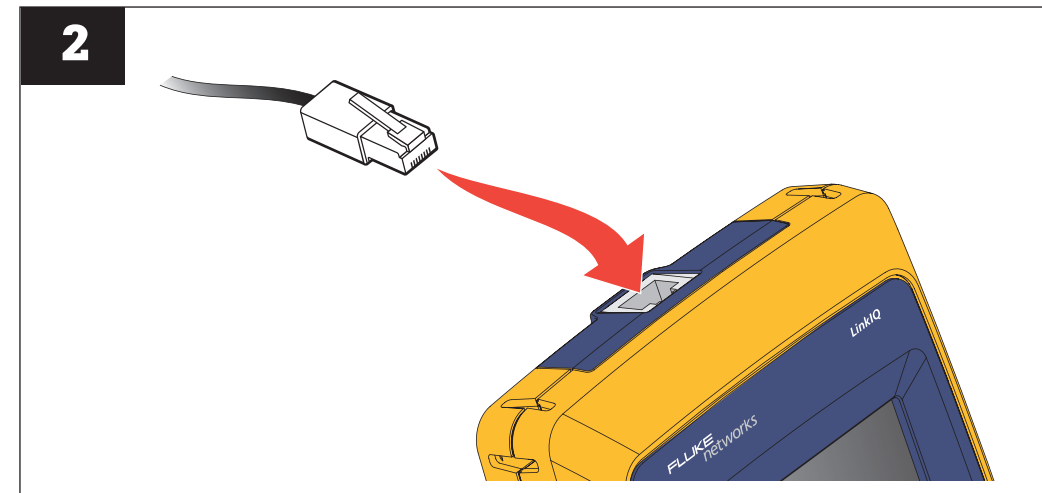

LinkIQ™ Cable+Network Tester

www.flukenetworks.com

PN 5241342
November 2020 Rev. 1, 2/21
©2020-2021 Fluke Corporation. All Rights Reserved.

IntelliTone