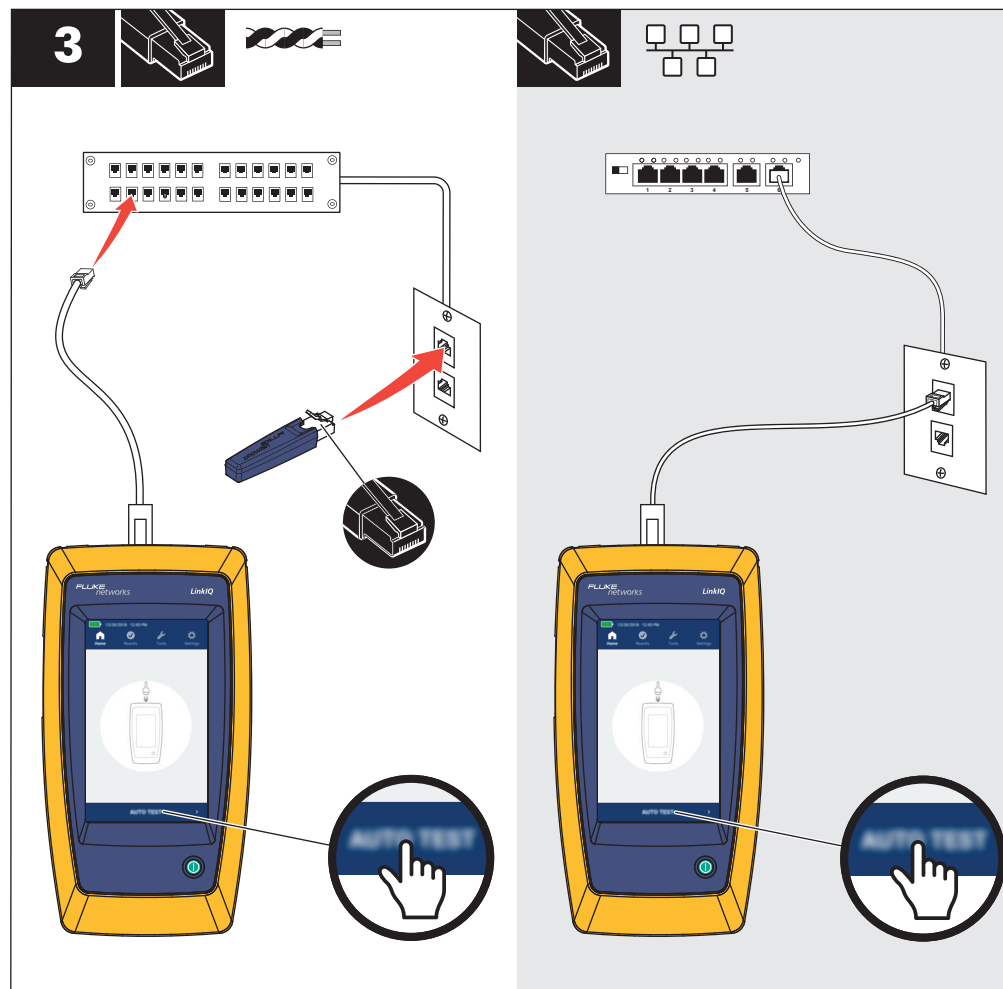

LinkIQ™ Cable+Network Tester

www.flukenetworks.com

PN 5241342
November 2020 Rev. 1, 2/21
©2020-2021 Fluke Corporation. All Rights Reserved.

IntelliTone