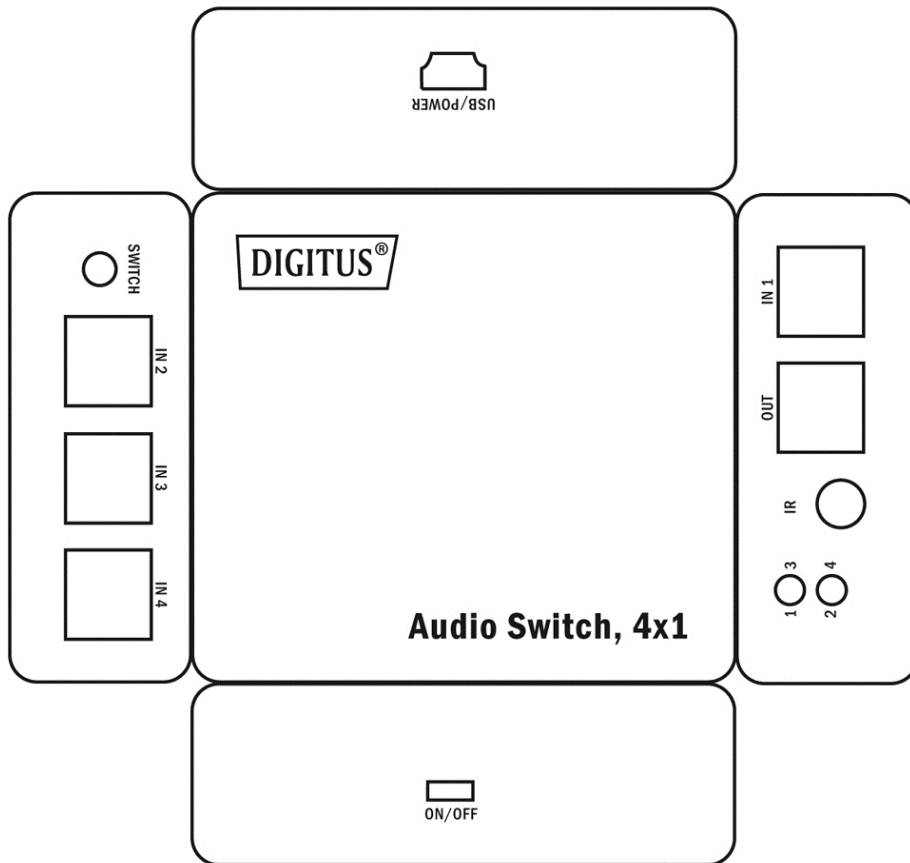

3.0 Package Content

- Audio Switch 4x1
- USB power cable
- User Manual
- Remote control
- IR extender receiver

4.0 Panel Description