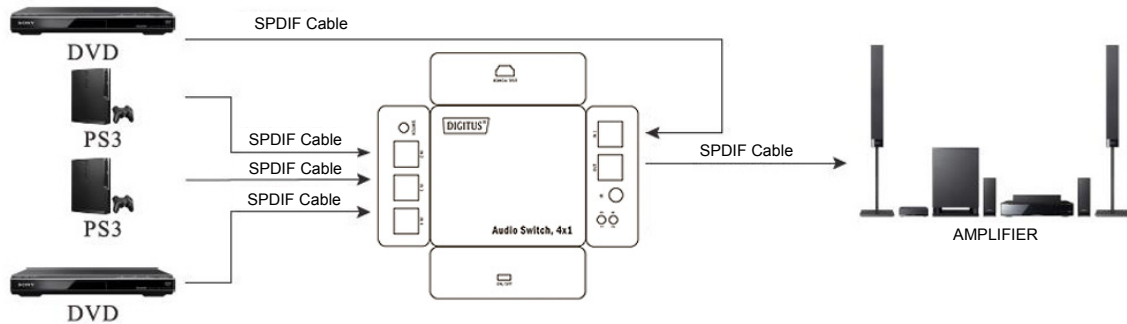

Audio Switch, 4x1

Manual DS-40136

1.0 Introduction

With the DIGITUS Audio Switch, you can connect up to four devices with a Toslink connector (e.g. receiver, computer, games console such as PS3/PS4 or Xbox/Xbox One, Blu-Ray player, Apple TV etc.) to one terminal device (sound bar, receiver, speakers, HiFi system). Switching between the connected devices can be performed manually using the selection buttons on the switch or alternatively using the included remote control. What's more, the 1-to-1 transmission ensures a brilliant sound quality without static or distortion.

2.0 Feature

- Connect up to 4 playback devices to your sound system
- Manual switching at the touch of a button or using the included remote control
- Lossless signal transmission without static or distortion
- Supports the S/PDIF standard for digital audio transmission
- Impervious to magnetic and electric interference
- Input: 4 x Toslink
- Output: 1 x Toslink
- Suitable for all devices with S/PDIF Toslink connector
- Power supply via supplied USB power cable
- Comfortable manual switching between the two channels at the touch of a button using the “Select” button on the switch or using the remote control
- Supported audio formats: LPCM2.0/DTS/Dolby-AC3 and 5.1 Audio
- Cable range: up to 40 m to output source
- Surge protector
- Plug & Play Installation
- Status LEDs (connection indicator)
- Weight: 42 g
- Dimensions: 60.5 x 20.5 x 54 mm (WxHxD)
- Color: black

3.0 Package Content

- Audio Switch 4x1
- USB power cable
- User Manual
- Remote control
- IR extender receiver

4.0 Panel Description

5.0 Connection and Operation

Hereby ASSMANN Electronic GmbH, declares that this device is in compliance with the requirements of Directive 2014/30/EU and the Directive 2011/65/EU for RoHS compliance. The complete declaration of conformity can be requested by post under the below mentioned manufacturer address.