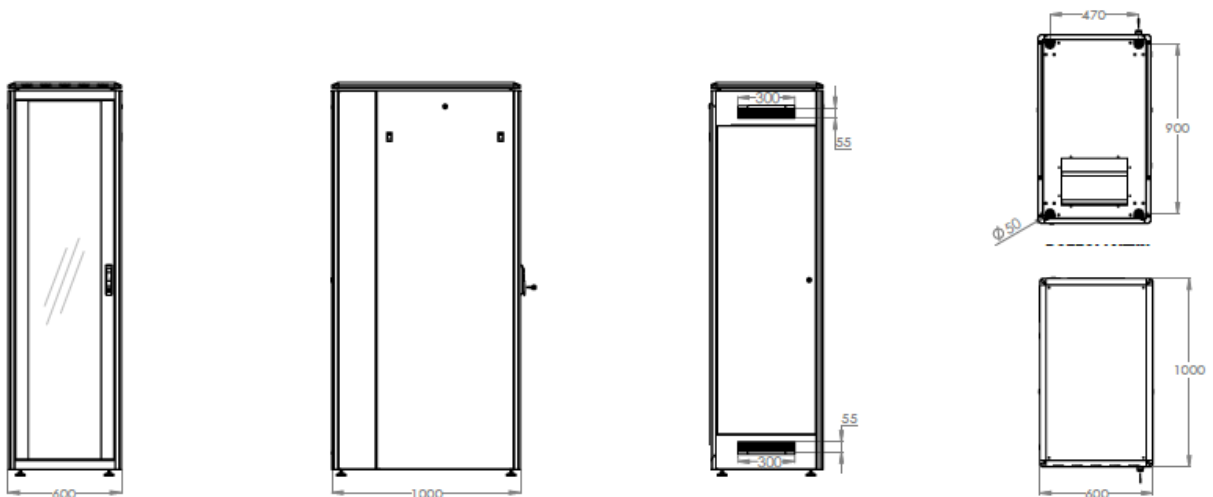

Network Cabinet Unique Series - 600 mm width x 1000 mm depth

Assmann Electronic GmbH, Auf dem Schüffel 3, 58513 Lüdenscheid, Germany, info@assmann.com, printing errors, falsities and technical changes remain reserved