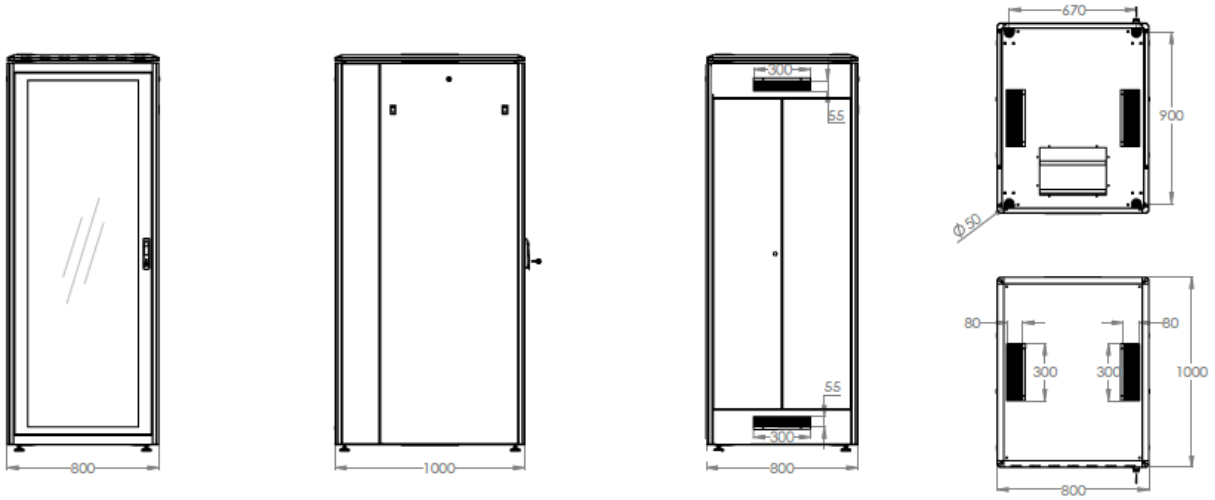

Product Images - Network Cabinets with 1200 mm depth

600 mm width

800 mm width

Technical Drawings

Network Cabinet Unique Series - 600 mm width x 600 mm depth

Network Cabinet Unique Series - 600 mm width x 800 mm depth

Network Cabinet Unique Series - 600 mm width x 1000 mm depth

Assmann Electronic GmbH, Auf dem Schüffel 3, 58513 Lüdenscheid, Germany, info@assmann.com, printing errors, falsities and technical changes remain reserved

Network Cabinet Unique Series - 600 mm width x 1200 mm depth

Network Cabinet Unique Series - 800 mm width x 800 mm depth

Network Cabinet Unique Series - 800 mm width x 1000 mm depth

Network Cabinet Unique Series - 800 mm width x 1200 mm depth