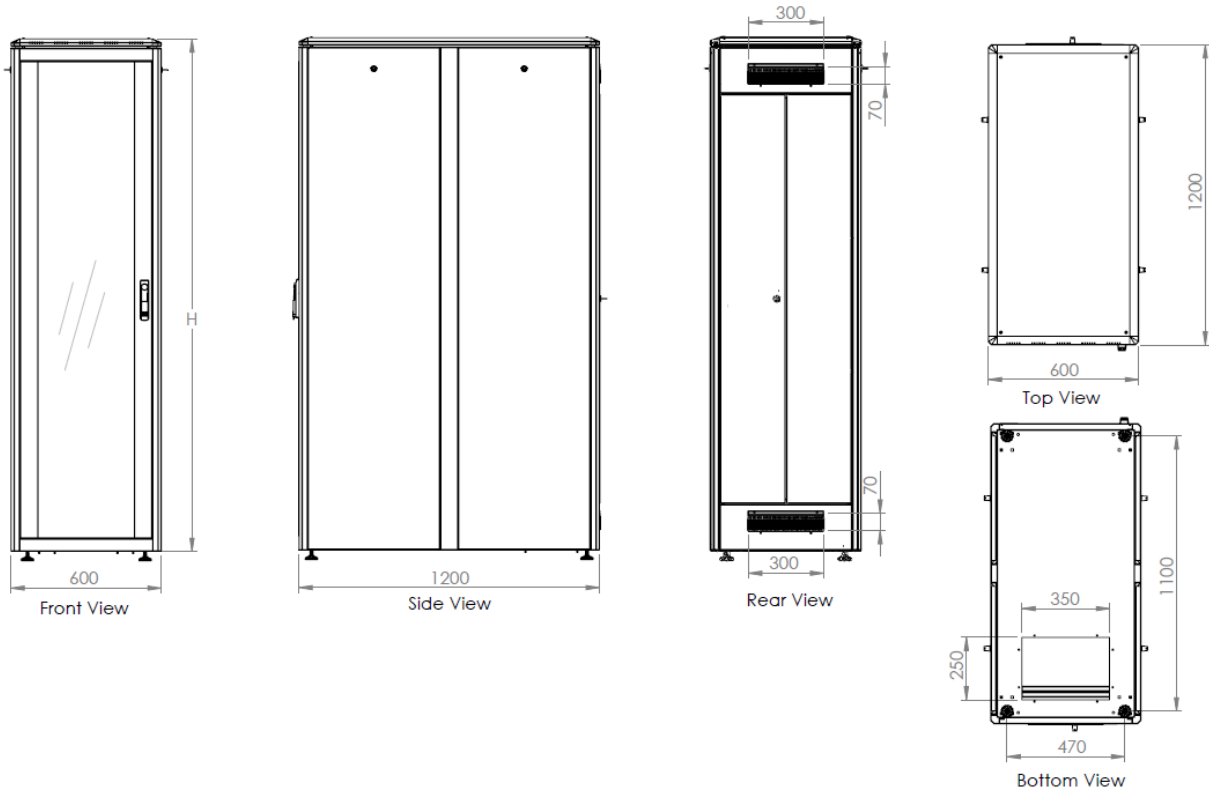

Product Images - Network Cabinets with 1200 mm depth

600 mm width

800 mm width

Technical Drawings

Network Cabinet Unique Series - 600 mm width x 600 mm depth

Network Cabinet Unique Series - 600 mm width x 800 mm depth

Network Cabinet Unique Series - 600 mm width x 1200 mm depth

Network Cabinet Unique Series - 800 mm width x 800 mm depth

Network Cabinet Unique Series - 800 mm width x 1000 mm depth

Network Cabinet Unique Series - 800 mm width x 1200 mm depth