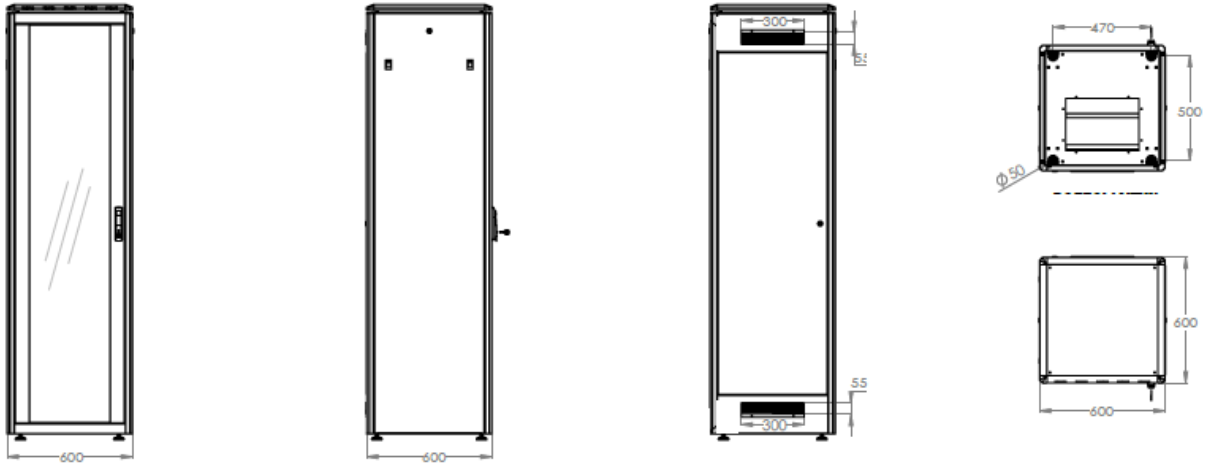

Product Images - Network Cabinets with 1200 mm depth

600 mm width

800 mm width

Technical Drawings

Network Cabinet Unique Series - 600 mm width x 600 mm depth

Network Cabinet Unique Series - 600 mm width x 800 mm depth

Network Cabinet Unique Series - 600 mm width x 1200 mm depth

Network Cabinet Unique Series - 800 mm width x 800 mm depth

Network Cabinet Unique Series - 800 mm width x 1000 mm depth

Network Cabinet Unique Series - 800 mm width x 1200 mm depth