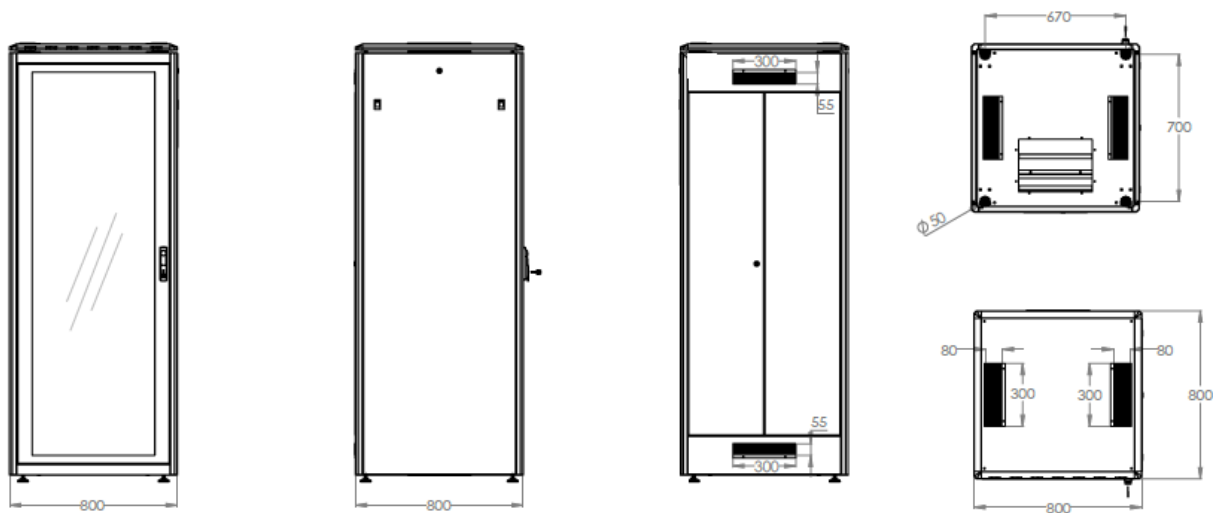

Product Images - Network Cabinets with 1200 mm depth

600 mm width

800 mm width

Technical Drawings

Network Cabinet Unique Series - 600 mm width x 600 mm depth

Network Cabinet Unique Series - 600 mm width x 800 mm depth

Network Cabinet Unique Series - 600 mm width x 1000 mm depth

Assmann Electronic GmbH, Auf dem Schüffel 3, 58513 Lüdenscheid, Germany, info@assmann.com, printing errors, falsities and technical changes remain reserved

Network Cabinet Unique Series - 600 mm width x 1200 mm depth

Network Cabinet Unique Series - 800 mm width x 800 mm depth

Network Cabinet Unique Series - 800 mm width x 1000 mm depth

Network Cabinet Unique Series - 800 mm width x 1200 mm depth