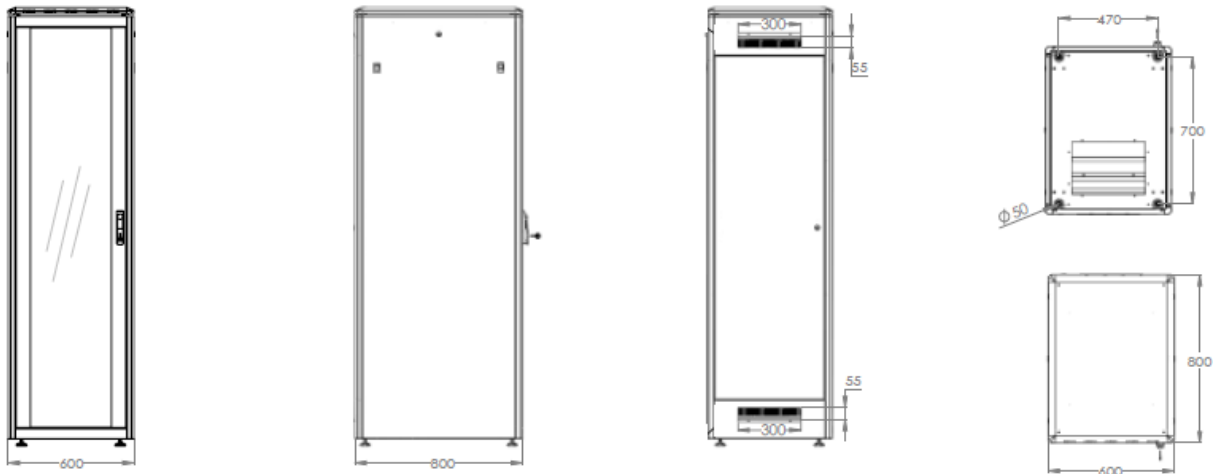

Product Images - Network Cabinets with 1200 mm depth

600 mm width

800 mm width

Technical Drawings

Network Cabinet Unique Series - 600 mm width x 600 mm depth

Network Cabinet Unique Series - 600 mm width x 800 mm depth

Network Cabinet Unique Series - 600 mm width x 1200 mm depth

Network Cabinet Unique Series - 800 mm width x 800 mm depth

Network Cabinet Unique Series - 800 mm width x 1000 mm depth

Network Cabinet Unique Series - 800 mm width x 1200 mm depth