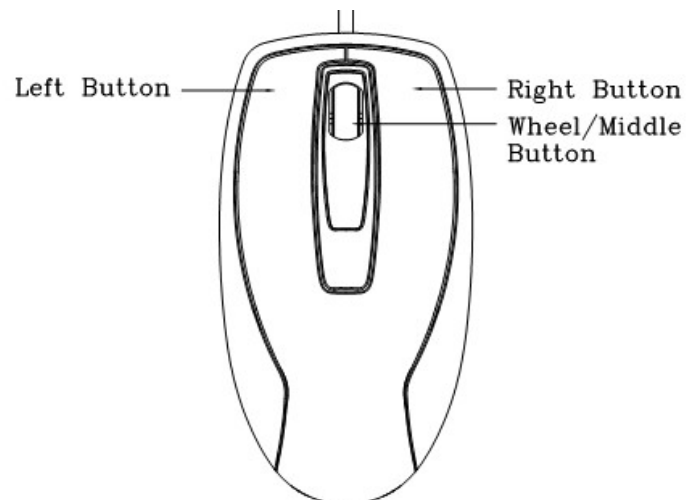

Digitus Optical Mouse, 800Dpi

Model: DA-20127

Quick Installation Guide

Features:

- Ergonomic ID design, and suitable operated by both right and left hands
- Reliable and accurate movement
- High sensitivity optical sensor
- USB interface suits for Windows 98/ME/NT/2000/XP/Vista/7

Button definition

- Wheel/Middle Button

The middle button can be activate by depressing the wheel, the scrolling feature helps the user screen large documents quickly, searching for items when browsing on the web.

- Left/Right Button

The two large buttons allow users to accurately select any item.

Package Contents:

- DA-20127 Optical mouse
- Quick Installation guide

Caution

- Please do not try to disassemble this device by yourself, it may bring damaged.